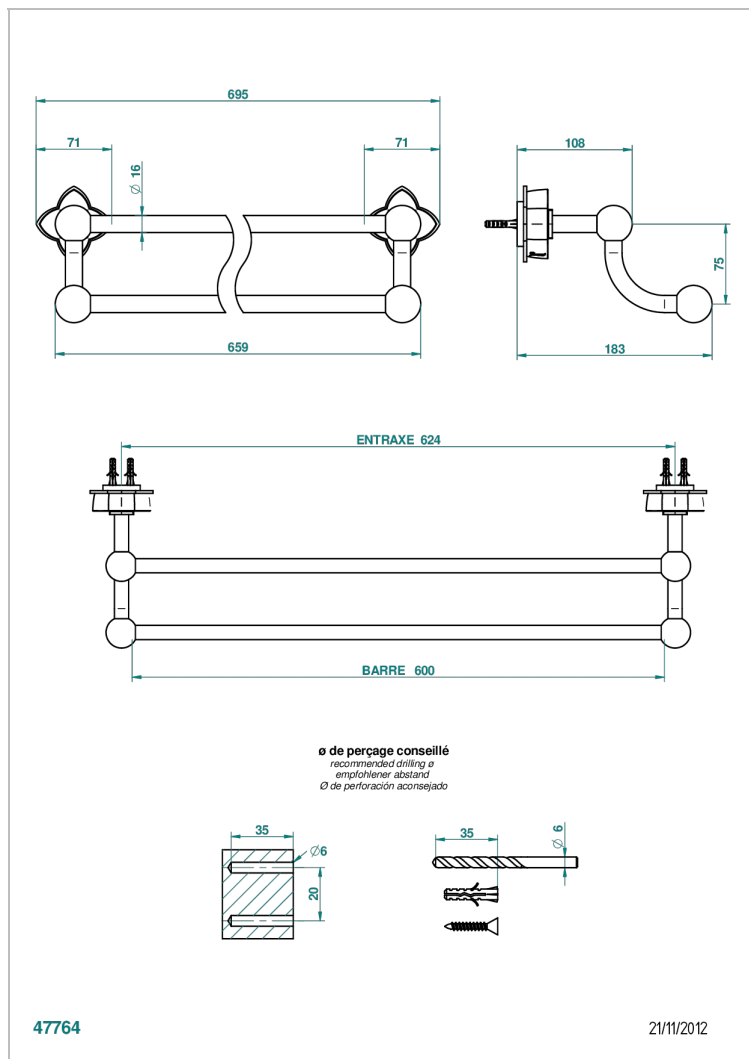

PETALE DE CRISTAL - CLEAR CRYSTAL

U6A-516/60

Towel rail, 2 fixed rails, length: 600 mm

CHARACTERISTIC

- Pétale de Cristal - Clear crystal
- Towel rail, 2 fixed rails, length: 600 mm

AVAILABLE FINITIONS

Antique nickel - H28
Black ceram - D30
Blush PVD - H62
Brass color PVD - H49
Brown bronze color PVD - F33
Gold color PVD - H52