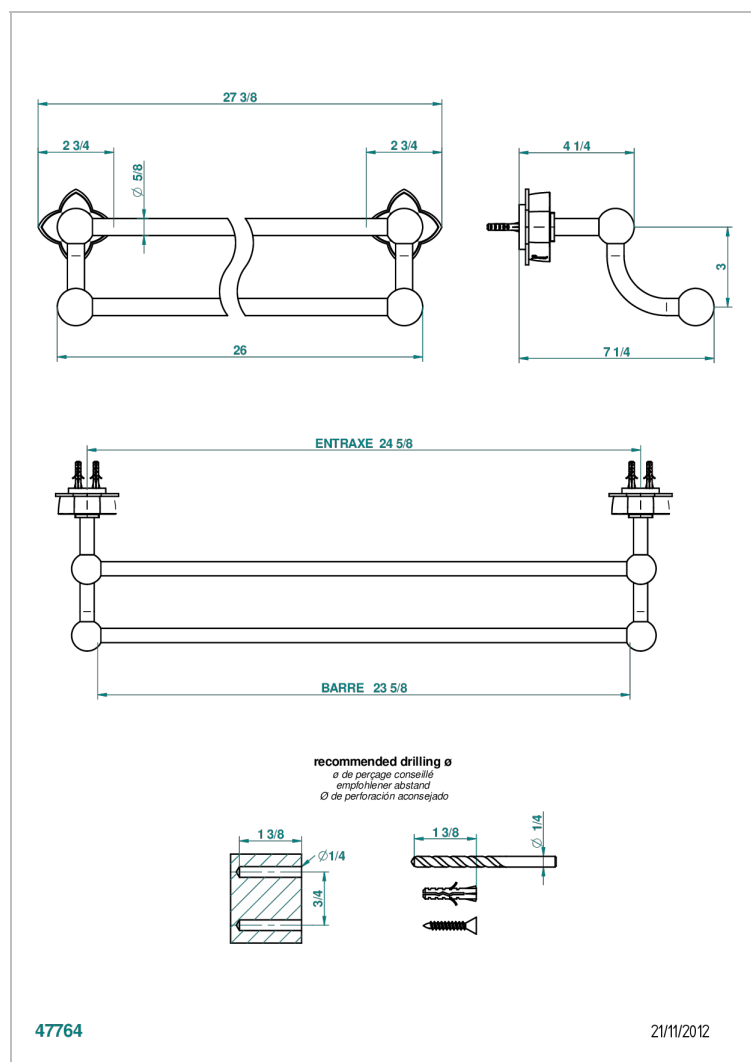

# PETALE DE CRISTAL - CLEAR CRYSTAL

U6A-516/60

Towel rail, 2 fixed rails, length: 600 mm

## CHARACTERISTIC

- Pétale de Cristal - Clear crystal
- Towel rail, 2 fixed rails, length: 600 mm