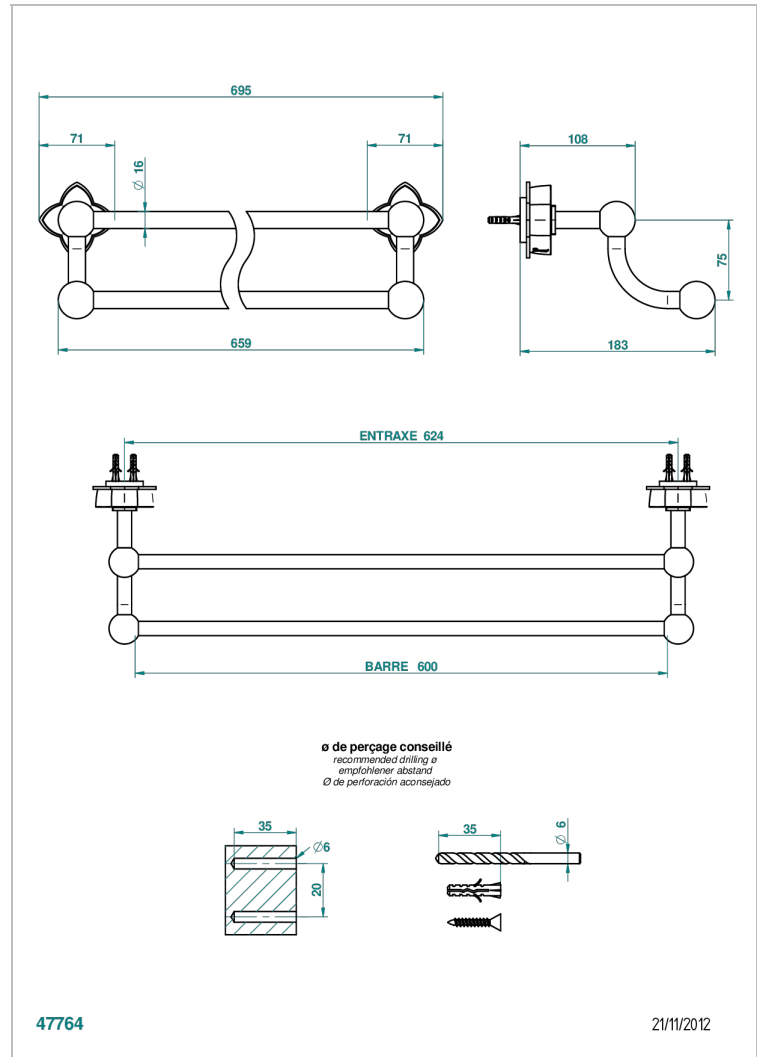

# PETALE DE CRISTAL - CRISTAL CLARO

U6A-516/60

Towel rail, 2 fixed rails, length: 600 mm

THG<sup>®</sup>  
PARIS

## CARACTERÍSTICAS

- Pétales de Cristal - cristal claro
- Towel rail, 2 fixed rails, length: 600 mm