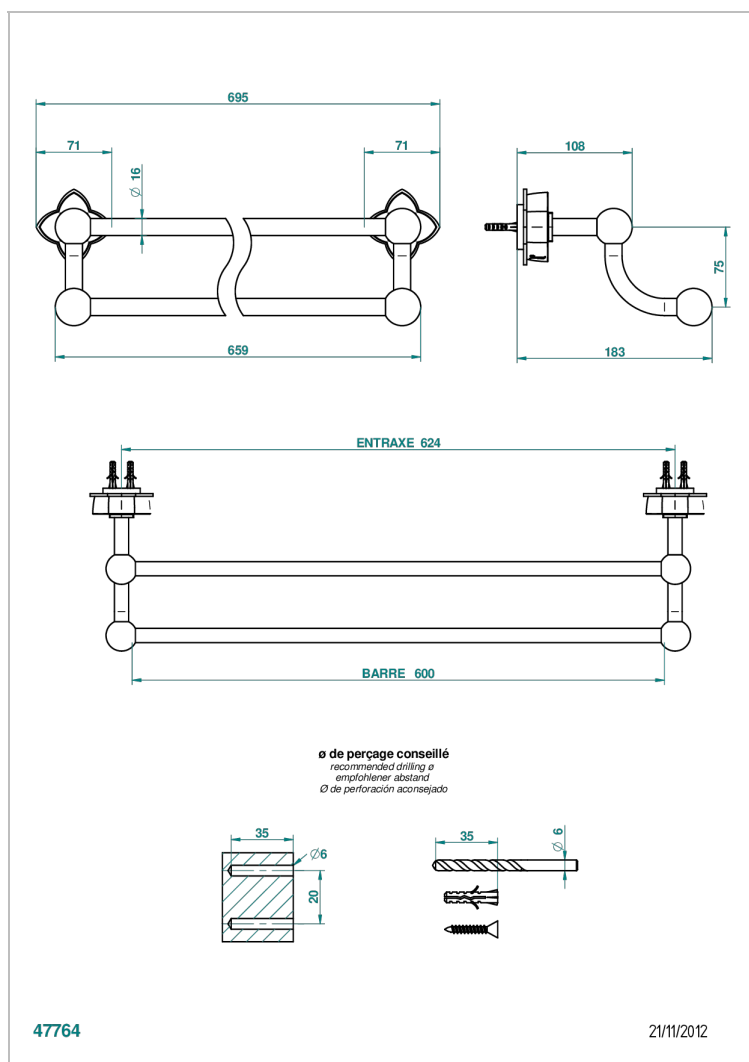

PETALE DE CRISTAL - CLEAR CRYSTAL

U6A-516/60

Towel rail, 2 fixed rails, length: 600 mm

CHARACTERISTIC

- Pétale de Cristal - Clear crystal
- Towel rail, 2 fixed rails, length: 600 mm

AVAILABLE FINITIONS

Antique nickel - H28
Black ceram - D30
Blush PVD - H62
Brass color PVD - H49
Brown bronze color PVD - F33
Gold color PVD - H52