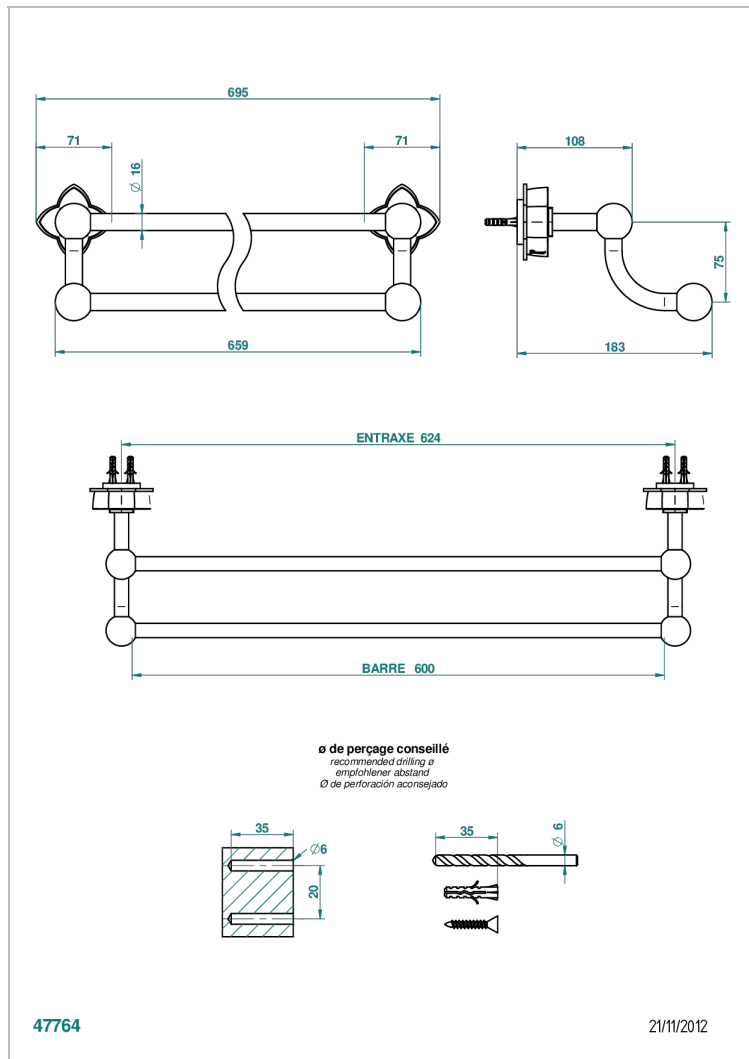

# PETALE DE CRISTAL - CLEAR CRYSTAL

U6A-516/60

Towel rail, 2 fixed rails, length: 600 mm

## 特色

- Pétale de Cristal - Clear crystal
- Towel rail, 2 fixed rails, length: 600 mm