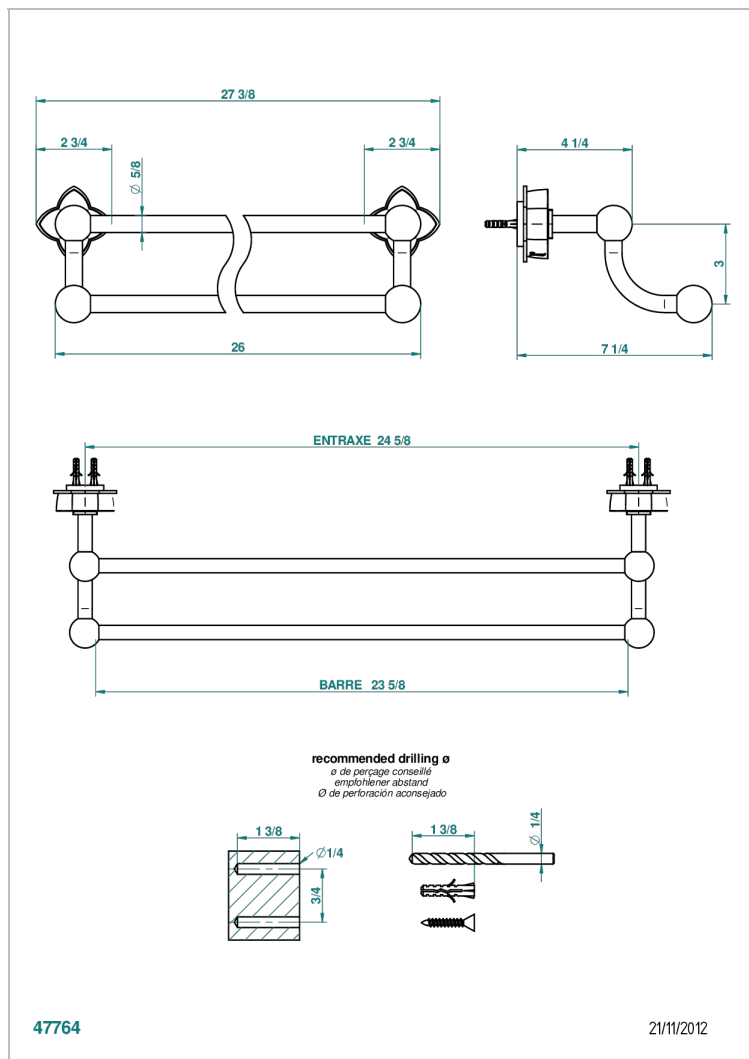

# PETALE DE CRISTAL - CRISTAL CLARO

U6A-516/60

Towel rail, 2 fixed rails, length: 600 mm

THG<sup>®</sup>  
PARIS

## CARACTERÍSTICAS

- Pétales de Cristal - cristal claro
- Towel rail, 2 fixed rails, length: 600 mm