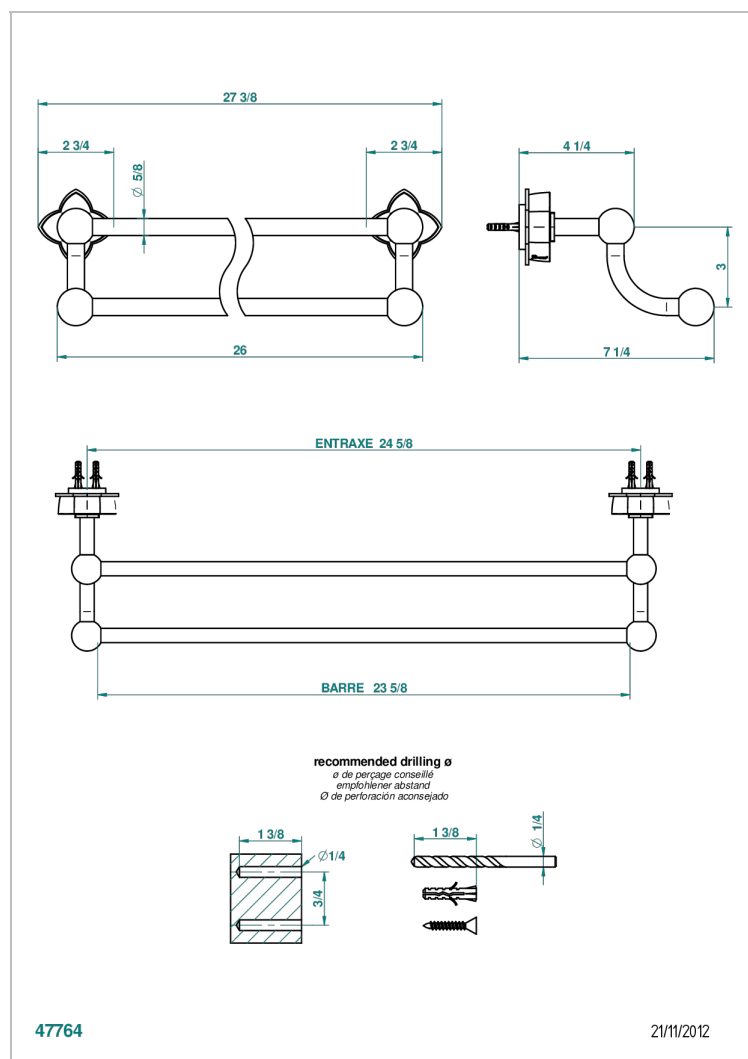

PETALE DE CRISTAL - CLEAR CRYSTAL

U6A-516/60

Towel rail, 2 fixed rails, length: 600 mm

CHARACTERISTIC

- Pétale de Cristal - Clear crystal
- Towel rail, 2 fixed rails, length: 600 mm

AVAILABLE FINITIONS

Antique nickel - H28
 Black ceram - D30
 Blush PVD - H62
 Brass color PVD - H49
 Brown bronze color PVD - F33
 Gold color PVD - H52