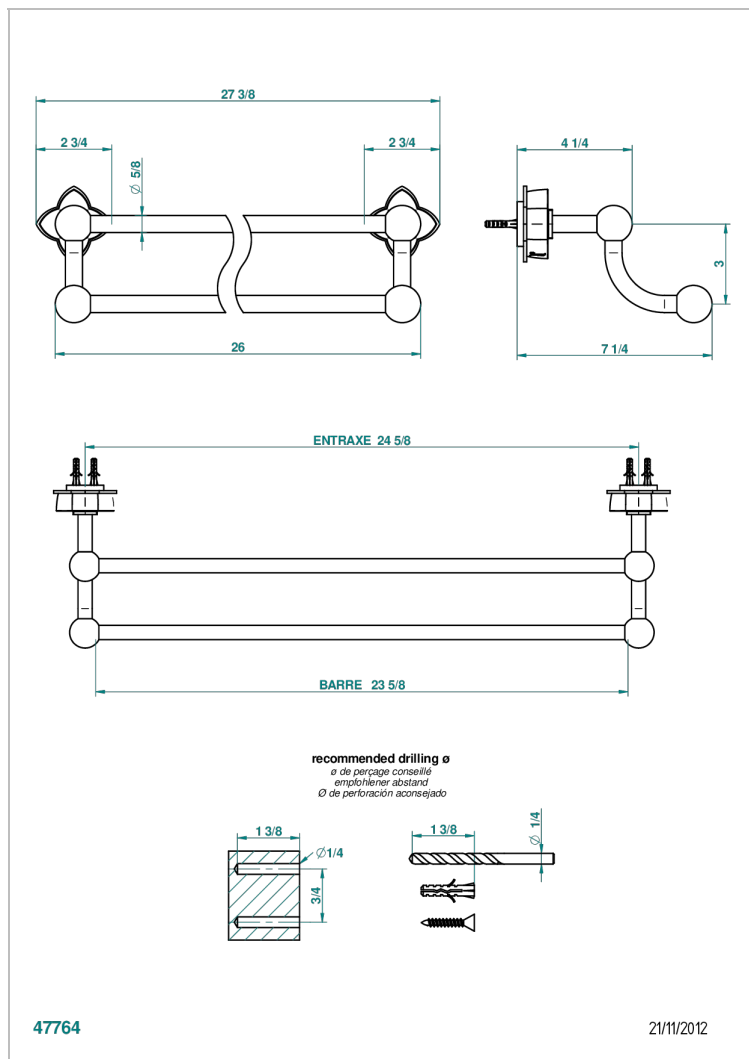

PETALE DE CRISTAL - CLEAR CRYSTAL

U6A-516/60

Towel rail, 2 fixed rails, length: 600 mm

特色

- Pétales de Cristal - Clear crystal
- Towel rail, 2 fixed rails, length: 600 mm

可选饰面

Black ceram - D30
 Blush PVD - H62
 Graphite PVD - H64
 Matt Umber PVD - H67
 Matt blush PVD - H60
 Matt graphite PVD - H65