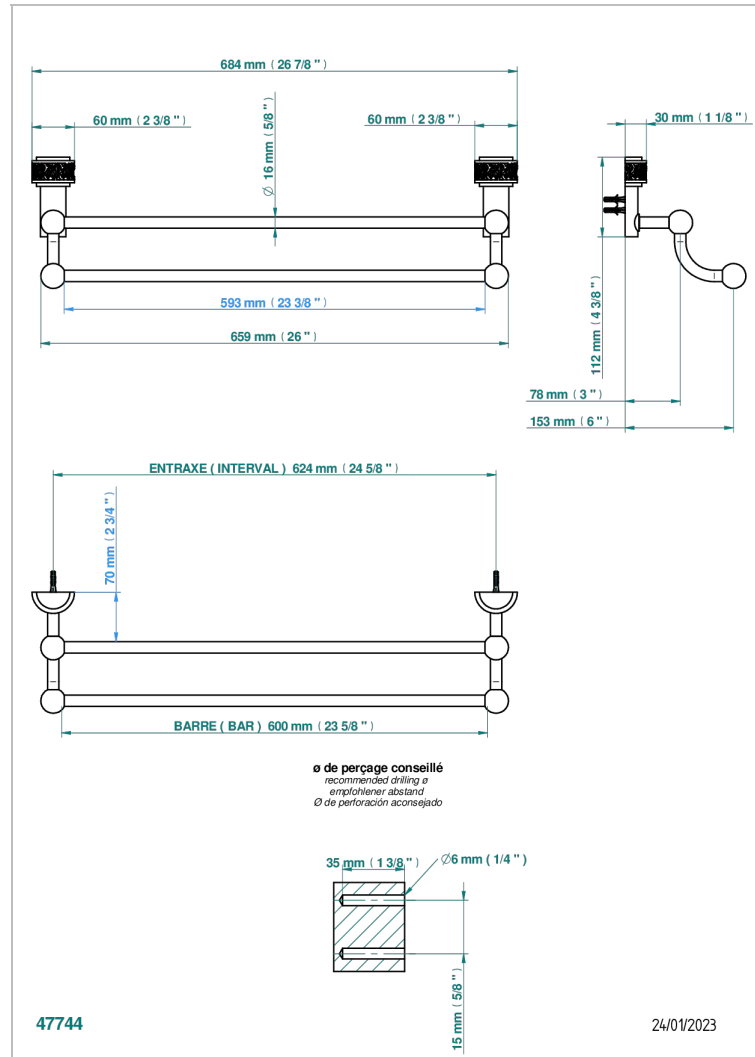

NEW PARADISE

U5P-516/60

Double towel bar, 24" long

CHARACTERISTIC

- New Paradise
- Double towel bar, 24" long

AVAILABLE FINITIONS

Black ceram - D30
Blush PVD - H62
Brass color PVD - H49
Brown bronze color PVD - F33
Chrome polished - A02
Gold color PVD - H52