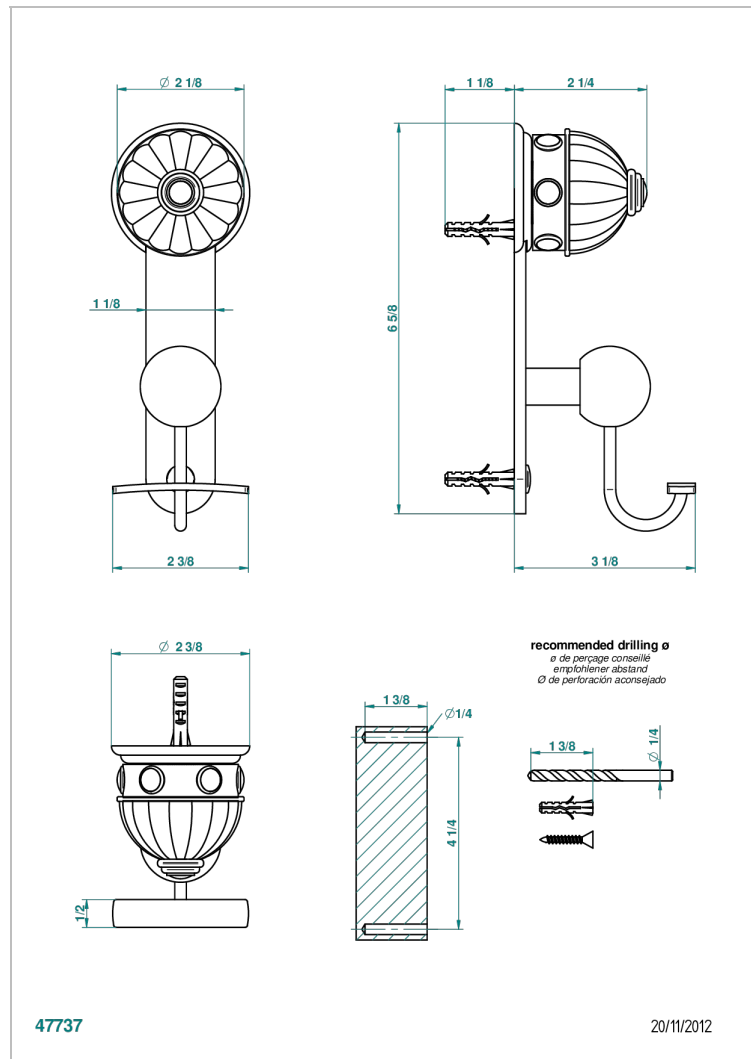

CHEVERNY BLACK ONYX

U1V-510

Robe hook

CHARACTERISTIC

- Cheverny black Onyx
- Robe hook

AVAILABLE FINITIONS

Black ceram - D30
 Blush PVD - H62
 Brass color PVD - H49
 Brown bronze color PVD - F33
 Chrome polished - A02
 Chrome polished / gold polished - G02