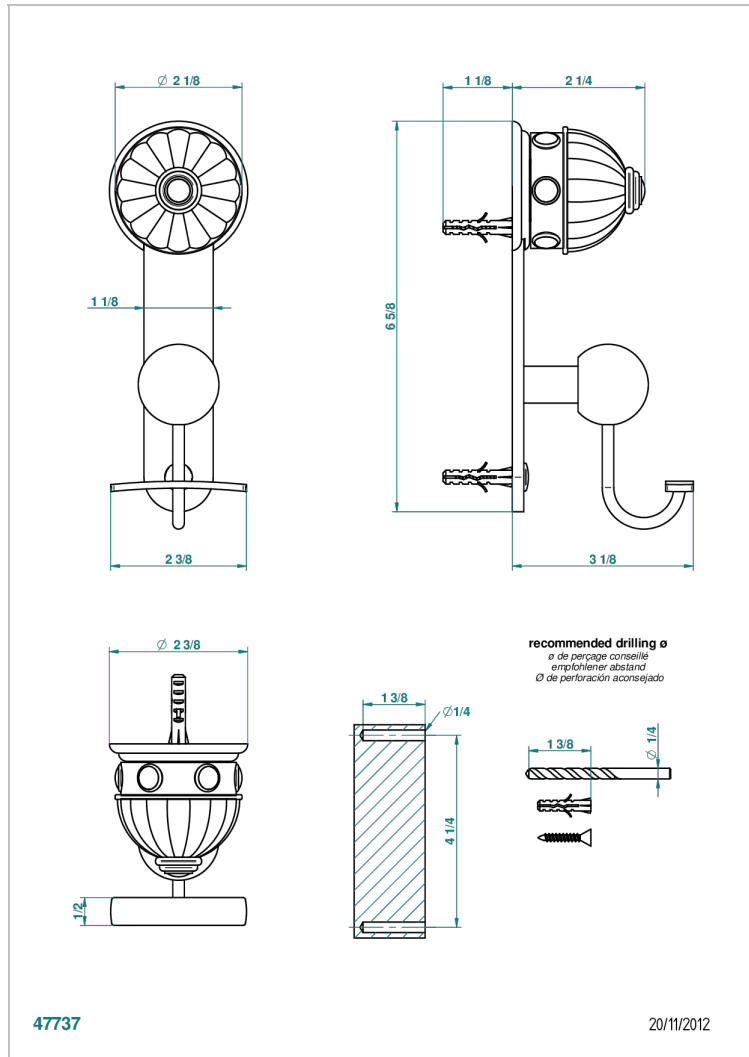

AMBOISE BLACK ONYX

A1M-510

Robe hook

CHARACTERISTIC

- Amboise Black Onyx
- Robe hook

AVAILABLE FINITIONS

Black ceram - D30
 Blush PVD - H62
 Brass color PVD - H49
 Brown bronze color PVD - F33
 Chrome polished - A02
 Chrome polished / gold polished - G02