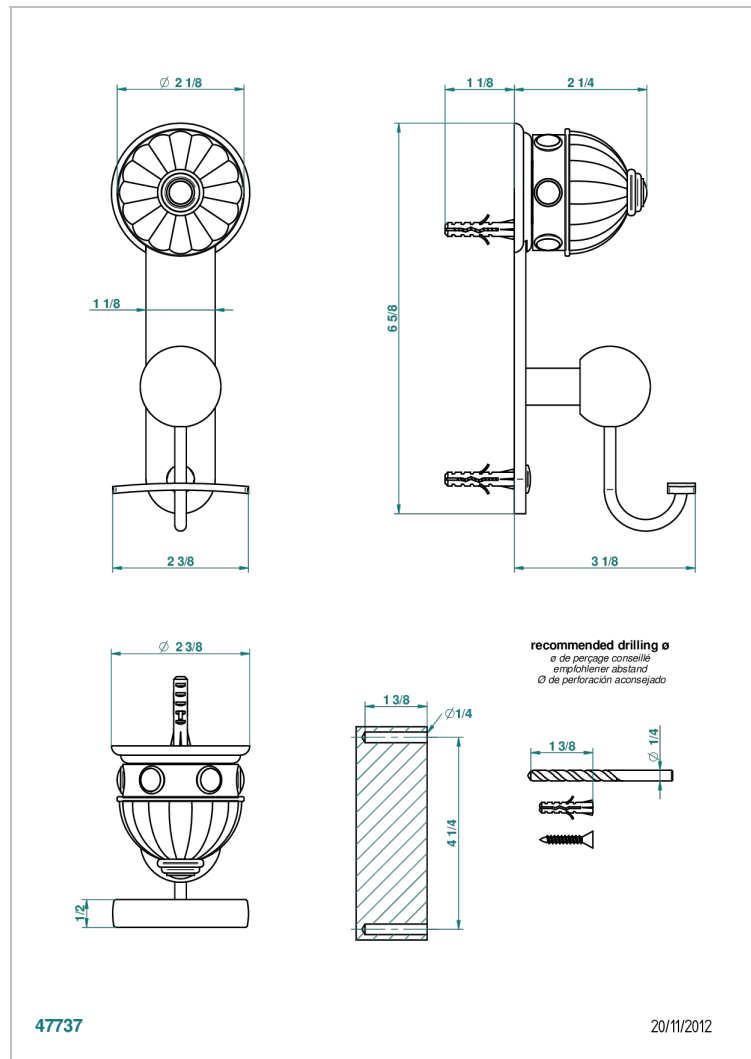

AMBOISE BLACK ONYX

A1M-510

Robe hook

CHARACTERISTIC

- Amboise Black Onyx
- Robe hook

AVAILABLE FINITIONS

Antique nickel - H28
 Black ceram - D30
 Blush PVD - H62
 Brass color PVD - H49
 Brown bronze color PVD - F33
 Gold color PVD - H52