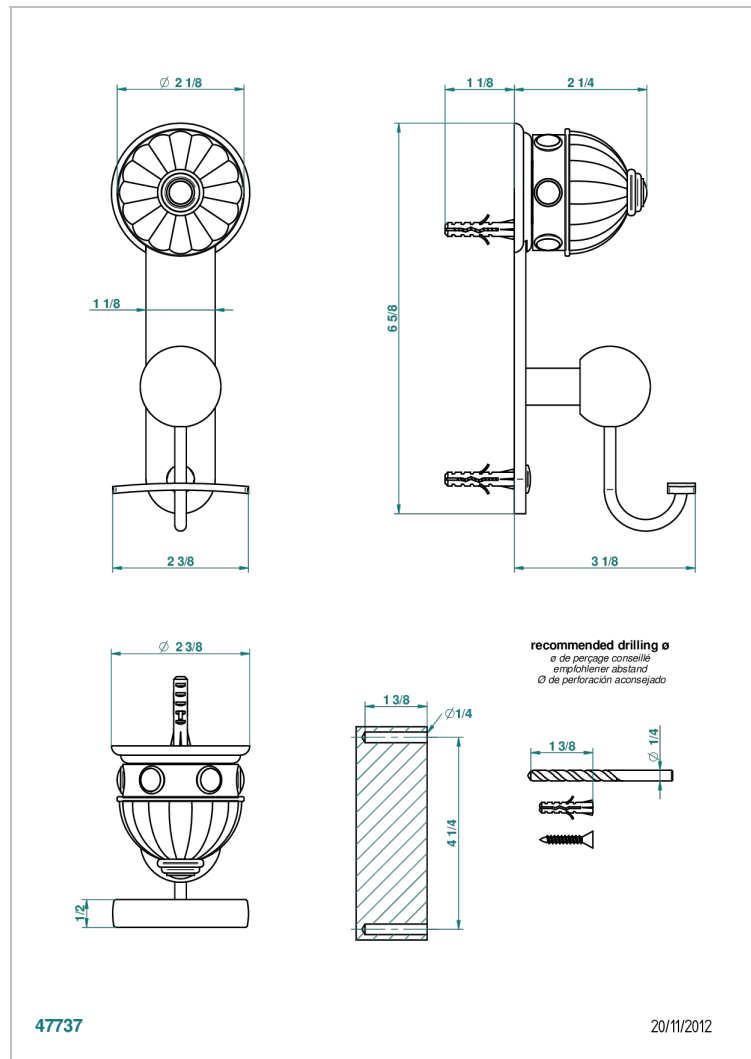

AMBOISE BLACK ONYX

A1M-510

Robe hook

CHARACTERISTIC

- Amboise Black Onyx
- Robe hook

AVAILABLE FINITIONS

Antique nickel - H28
Black ceram - D30
Blush PVD - H62
Brass color PVD - H49
Brown bronze color PVD - F33
Gold color PVD - H52