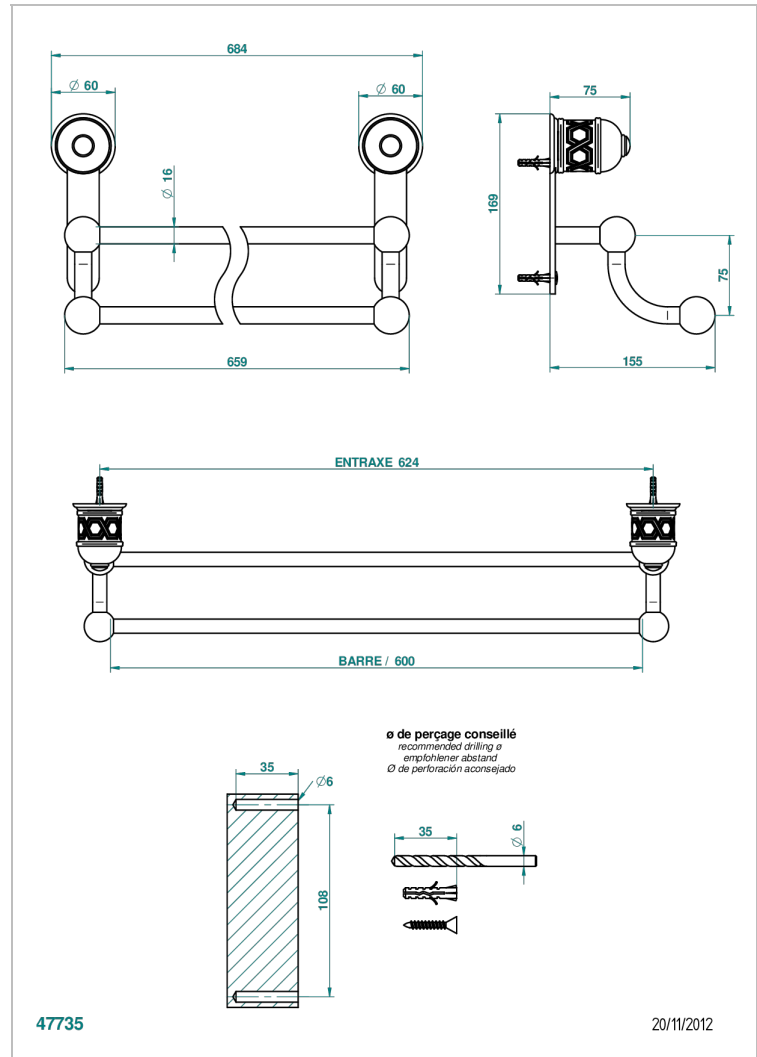

DUOMO

U4E-516/60

Double towel bar, 24" long

THG[®]
PARIS

CHARACTERISTIC

- Duomo
- Double towel bar, 24" long

AVAILABLE FINITIONS

Black ceram - D30
Blush PVD - H62
Brass color PVD - H49
Brown bronze color PVD - F33
Chrome polished - A02
Chrome polished / gold polished - G02