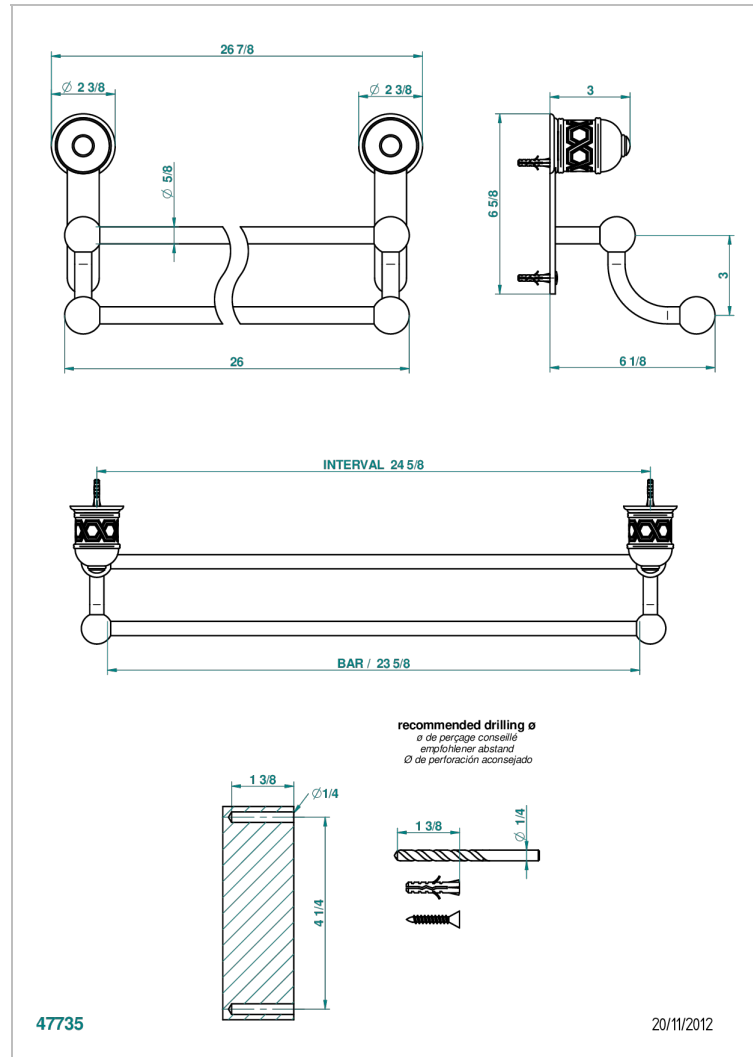

DUOMO

U4E-516/60

Double towel bar, 24" long

THG[®]
PARIS

CHARACTERISTIC

- Duomo
- Double towel bar, 24" long

AVAILABLE FINITIONS

Black ceram - D30
Blush PVD - H62
Brass color PVD - H49
Brown bronze color PVD - F33
Chrome polished - A02
Chrome polished / gold polished - G02