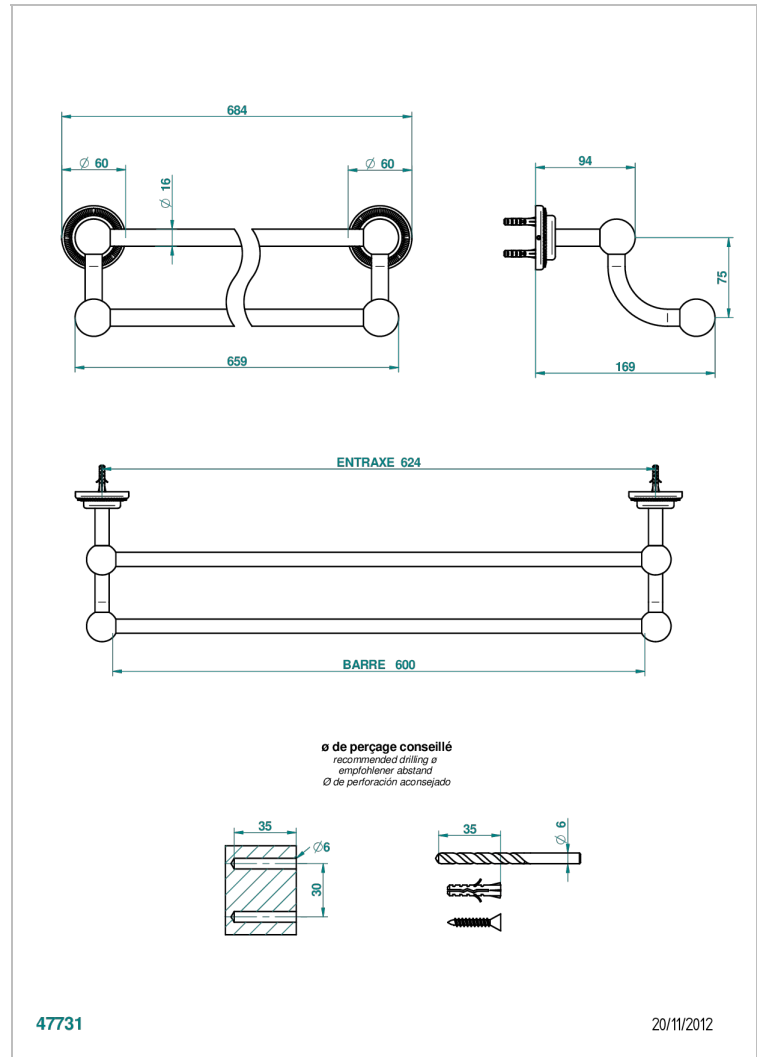

DIPLOMATE ROYALE

U4D-516/60

Double towel bar, 24" long

THG[®]
PARIS

CHARACTERISTIC

- Diplomate Royale
- Double towel bar, 24" long

AVAILABLE FINITIONS

Black ceram - D30
Blush PVD - H62
Brass color PVD - H49
Brown bronze color PVD - F33
Chrome polished - A02
Chrome polished / gold polished - G02