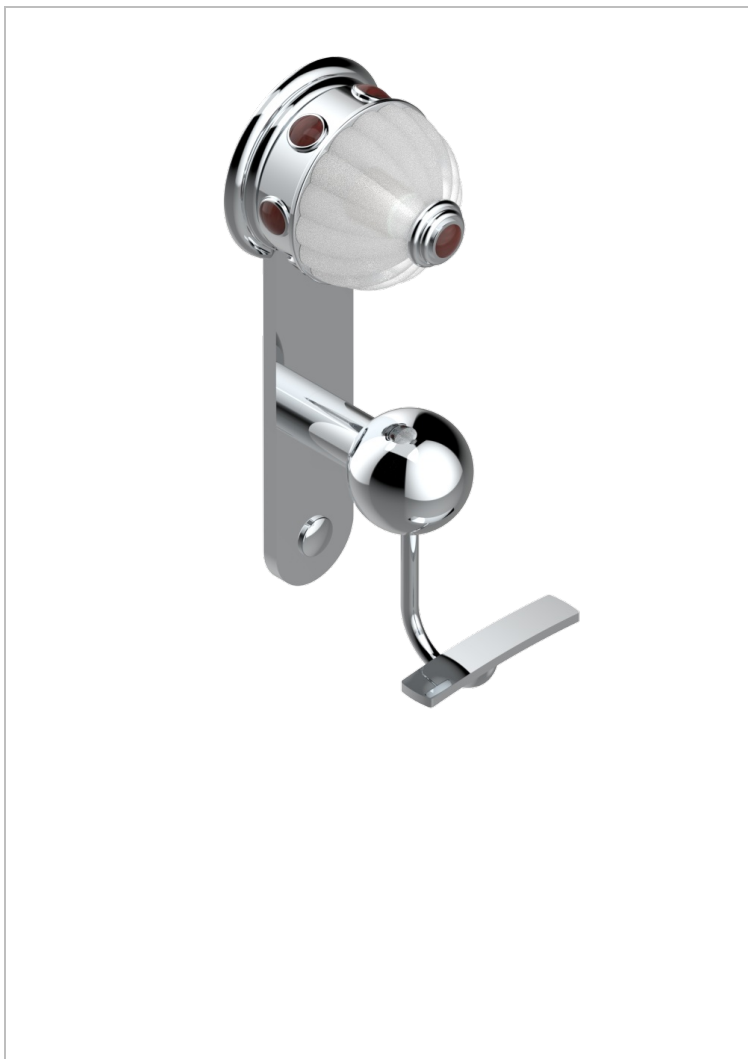

CHEVERNY RED JASPER

A1U-510

Robe hook

CHARACTERISTIC

- Cheverny red Jasper
- Robe hook

AVAILABLE FINITIONS

Black ceram - D30
 Blush PVD - H62
 Brass color PVD - H49
 Brown bronze color PVD - F33
 Chrome polished - A02
 Chrome polished / gold polished - G02

Gold color PVD - H52
 Gold mat - F07
 Gold polished - F01
 Graphite PVD - H64
 Matt Umber PVD - H67
 Matt blush PVD - H60

Matt brass color PVD - H50
 Matt brown bronze color PVD - F34
 Matt chrome (American satin) - C02
 Matt gold color PVD - H53
 Matt graphite PVD - H65
 Matt nickel (American satin) - C01

Matt nickel color PVD - H56
 Nickel antique / Sovereign - H28
 Nickel color PVD - H55
 Nickel polished - B01
 Soft gold - F30
 Soft matt gold - F31

Umber PVD - H66