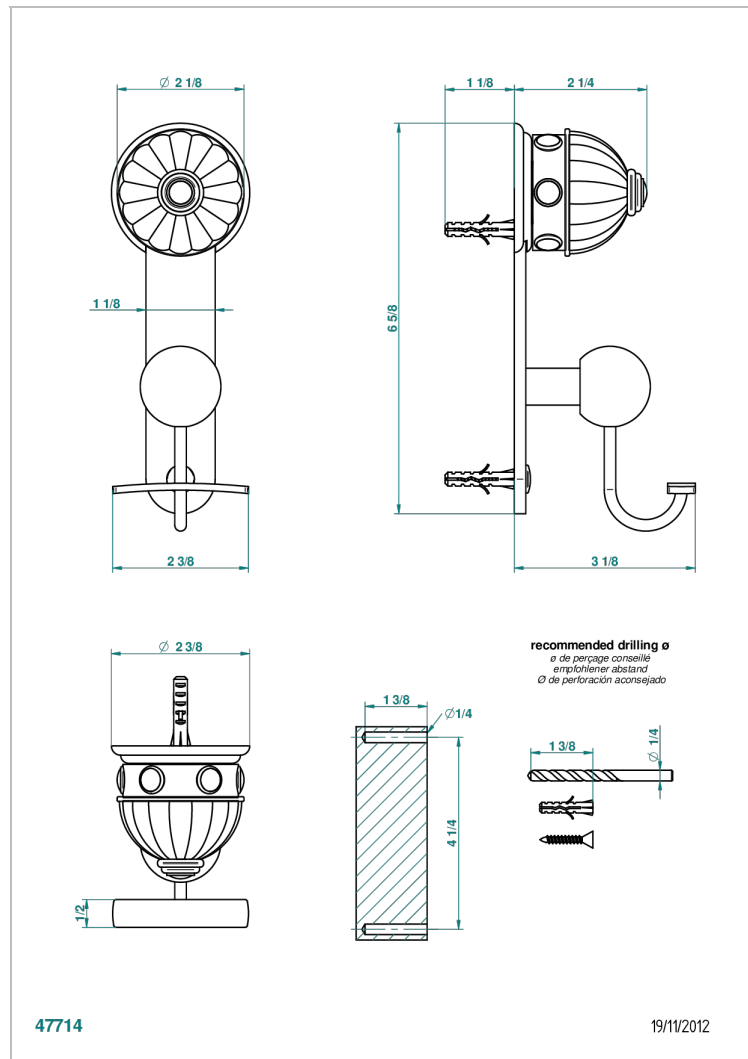

CHEVERNY RED JASPER

A1U-510

Robe hook

CHARACTERISTIC

- Cheverny red Jasper
- Robe hook

AVAILABLE FINITIONS

Black ceram - D30
 Blush PVD - H62
 Brass color PVD - H49
 Brown bronze color PVD - F33
 Chrome polished - A02
 Chrome polished / gold polished - G02