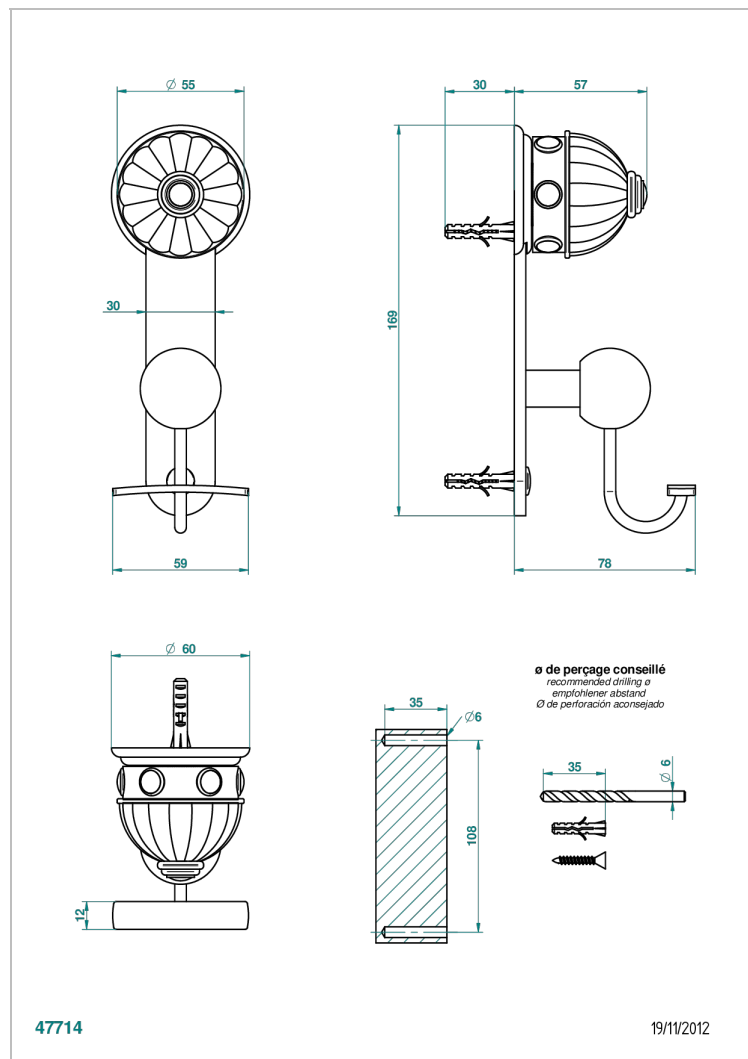

# CHEVERNY RED JASPER

A1U-510

Robe hook

## CHARACTERISTIC

- Cheverny red Jasper
- Robe hook