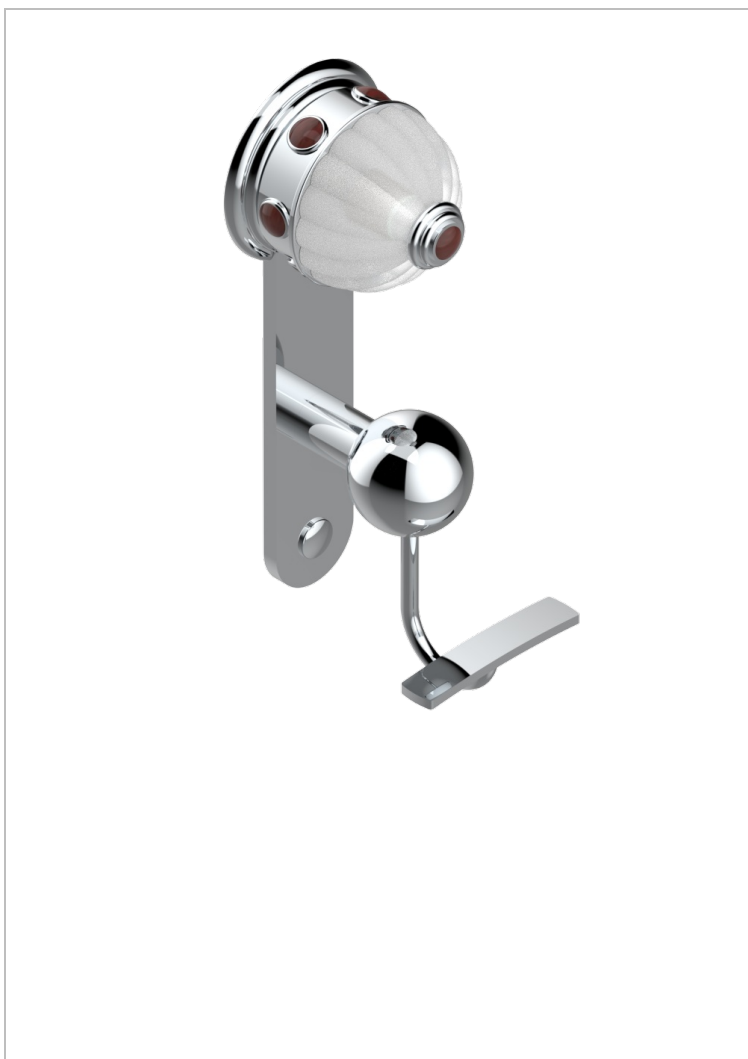

# CHEVERNY RED JASPER

A1U-510

Robe hook

## CHARACTERISTIC

- Cheverny red Jasper
- Robe hook

## AVAILABLE FINITIONS

Antique nickel - H28  
Black ceram - D30  
Blush PVD - H62  
Brass color PVD - H49  
Brown bronze color PVD - F33  
Gold color PVD - H52

Graphite PVD - H64  
Matt Umber PVD - H67  
Matt blush PVD - H60  
Matt brass color PVD - H50  
Matt brown bronze color PVD - F34  
Matt chrome - C02