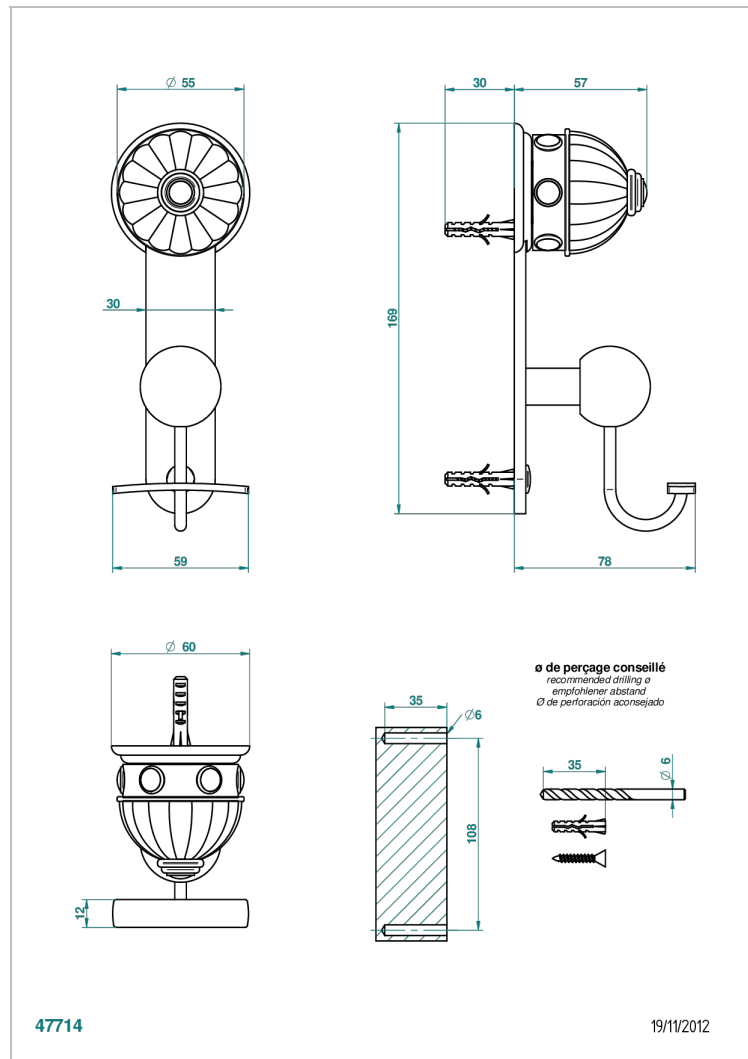

CHEVERNY RED JASPER

A1U-510

Robe hook

CHARACTERISTIC

- Cheverny red Jasper
- Robe hook

AVAILABLE FINITIONS

Antique nickel - H28
Black ceram - D30
Blush PVD - H62
Brass color PVD - H49
Brown bronze color PVD - F33
Gold color PVD - H52