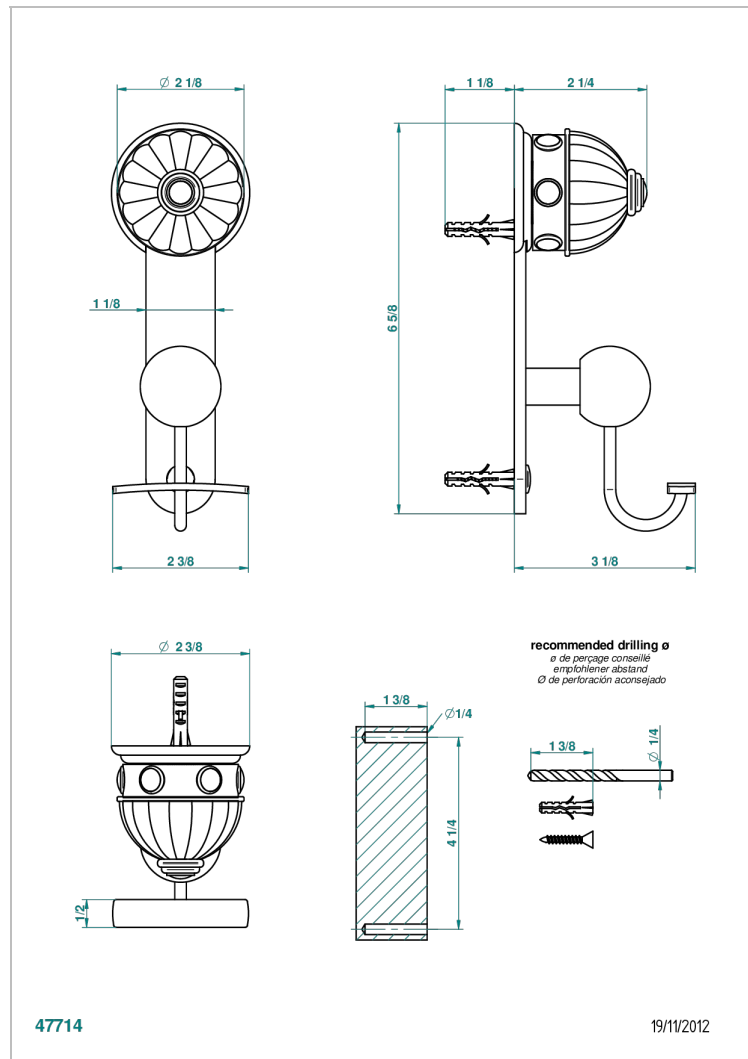

CHEVERNY RED JASPER

A1U-510

Robe hook

CHARACTERISTIC

- Cheverny red Jasper
- Robe hook

AVAILABLE FINITIONS

Antique nickel - H28
 Black ceram - D30
 Blush PVD - H62
 Brass color PVD - H49
 Brown bronze color PVD - F33
 Gold color PVD - H52