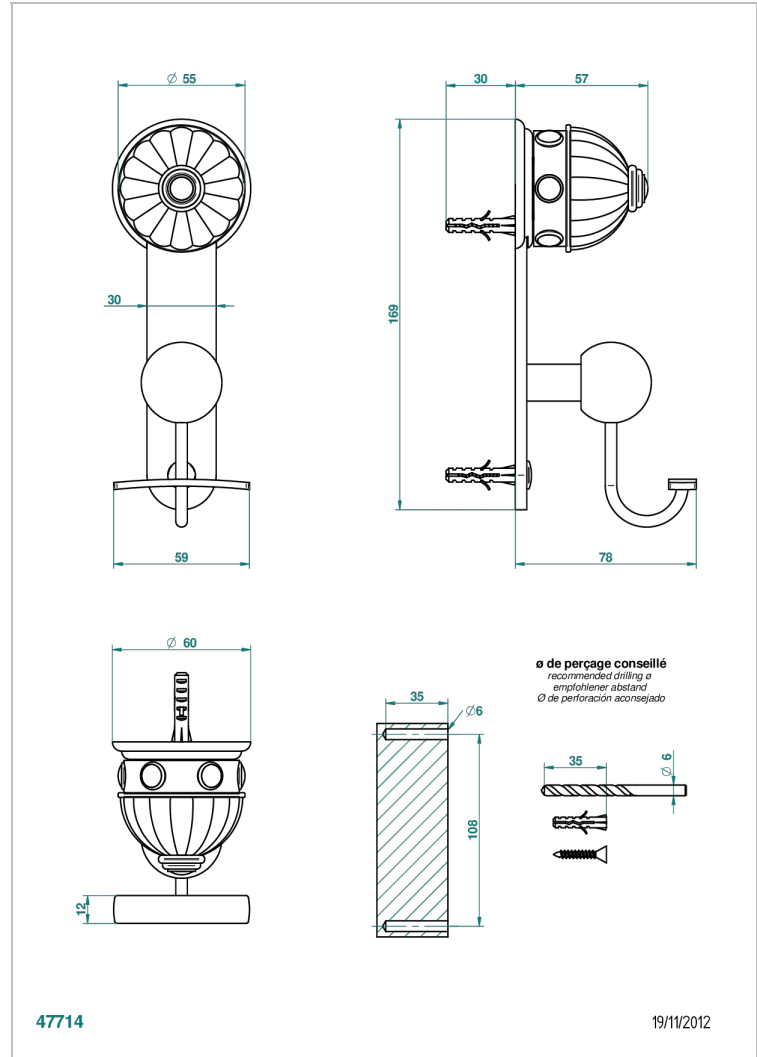

AMBOISE RED JASPER

A1L-510

Robe hook

THG[®]
PARIS

CHARACTERISTIC

- Amboise Red Jasper
- Robe hook

AVAILABLE FINITIONS

Black ceram - D30
Blush PVD - H62
Brass color PVD - H49
Brown bronze color PVD - F33
Chrome polished - A02
Chrome polished / gold polished - G02

Matt nickel color PVD - H56
Nickel antique / Sovereign - H28
Nickel color PVD - H55
Nickel polished - B01
Soft gold - F30
Soft matt gold - F31

Umber PVD - H66