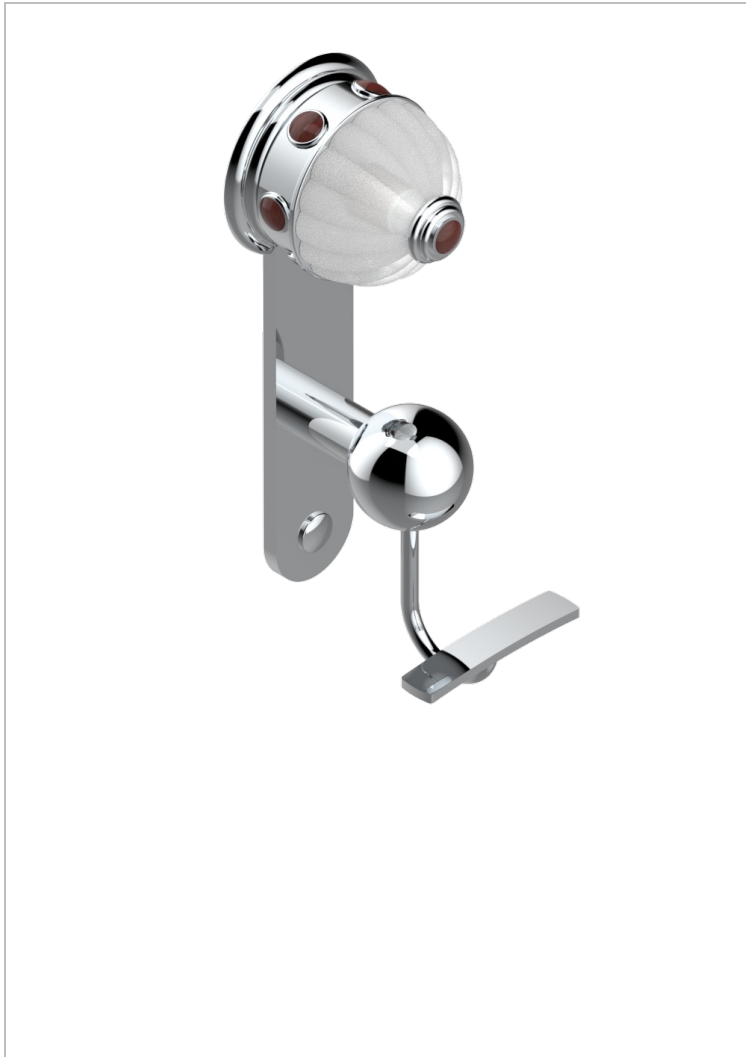

AMBOISE RED JASPER

A1L-510

Robe hook

THG[®]
PARIS

CHARACTERISTIC

- Amboise Red Jasper
- Robe hook

AVAILABLE FINITIONS

Black ceram - D30
Blush PVD - H62
Brass color PVD - H49
Brown bronze color PVD - F33
Chrome polished - A02
Chrome polished / gold polished - G02

Gold color PVD - H52
Gold mat - F07
Gold polished - F01
Graphite PVD - H64
Matt Umber PVD - H67
Matt blush PVD - H60

Matt brass color PVD - H50
Matt brown bronze color PVD - F34
Matt chrome (American satin) - C02
Matt gold color PVD - H53
Matt graphite PVD - H65
Matt nickel (American satin) - C01

Matt nickel color PVD - H56
Nickel antique / Sovereign - H28
Nickel color PVD - H55
Nickel polished - B01
Soft gold - F30
Soft matt gold - F31

Umber PVD - H66