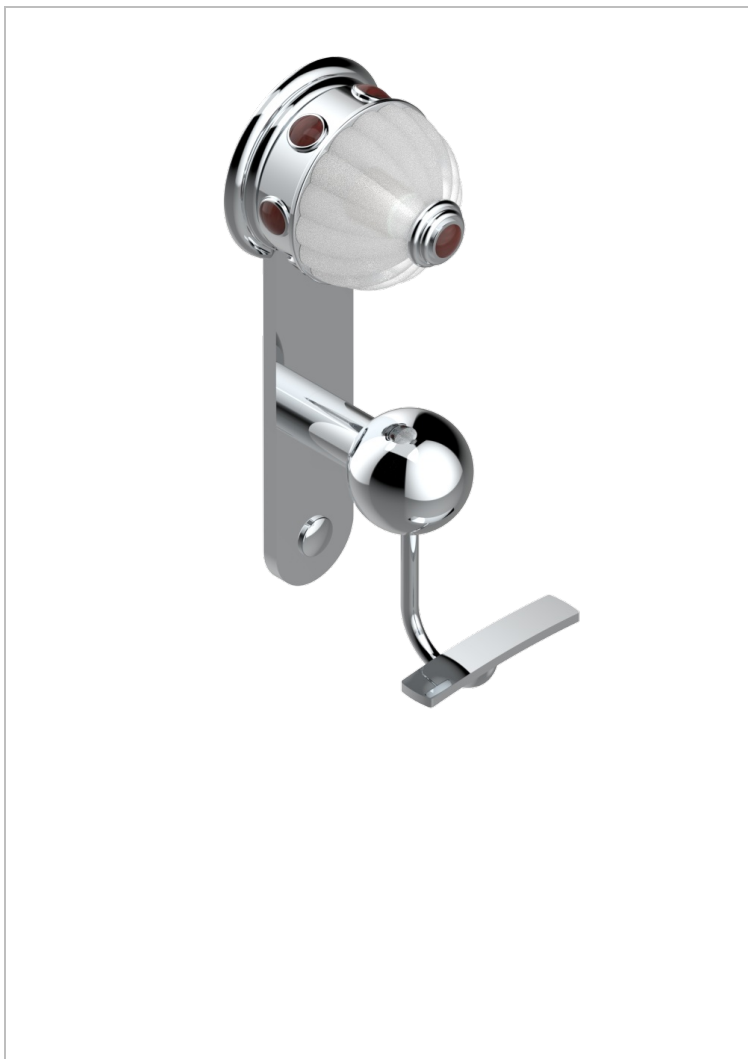

# AMBOISE RED JASPER

A1L-510

Robe hook

## CHARACTERISTIC

- Amboise Red Jasper
- Robe hook