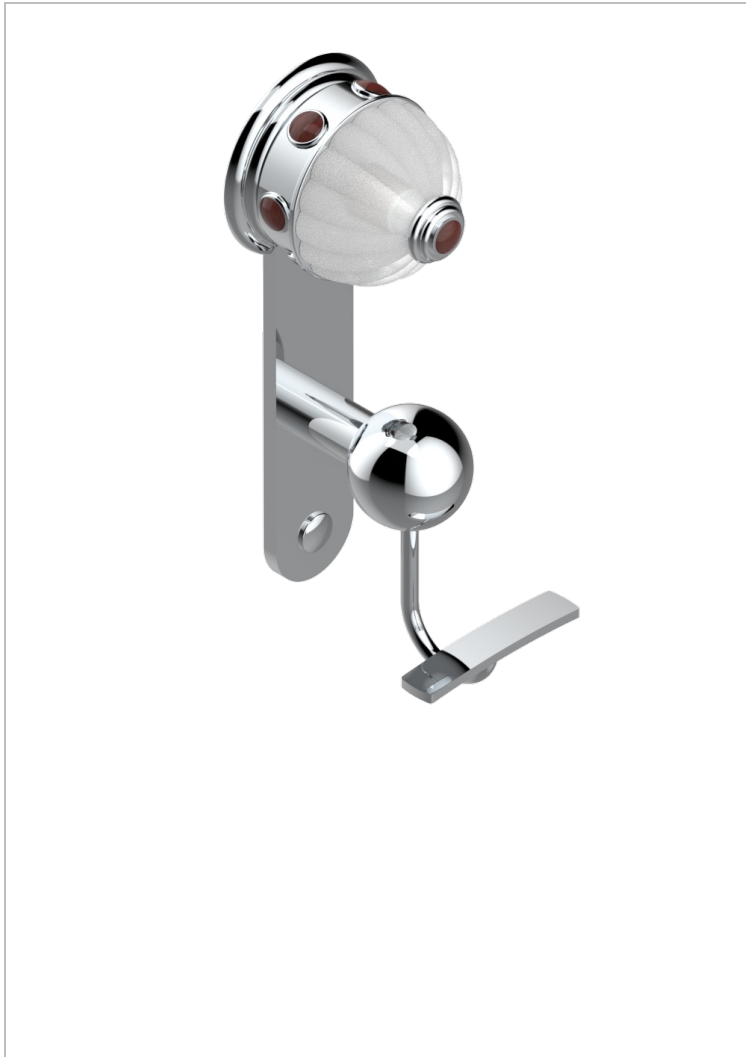

# AMBOISE RED JASPER

A1L-510

Robe hook

## CHARACTERISTIC

- Amboise Red Jasper
- Robe hook

## AVAILABLE FINITIONS

Antique nickel - H28  
Black ceram - D30  
Blush PVD - H62  
Brass color PVD - H49  
Brown bronze color PVD - F33  
Gold color PVD - H52

Graphite PVD - H64  
Matt Umber PVD - H67  
Matt blush PVD - H60  
Matt brass color PVD - H50  
Matt brown bronze color PVD - F34  
Matt chrome - C02