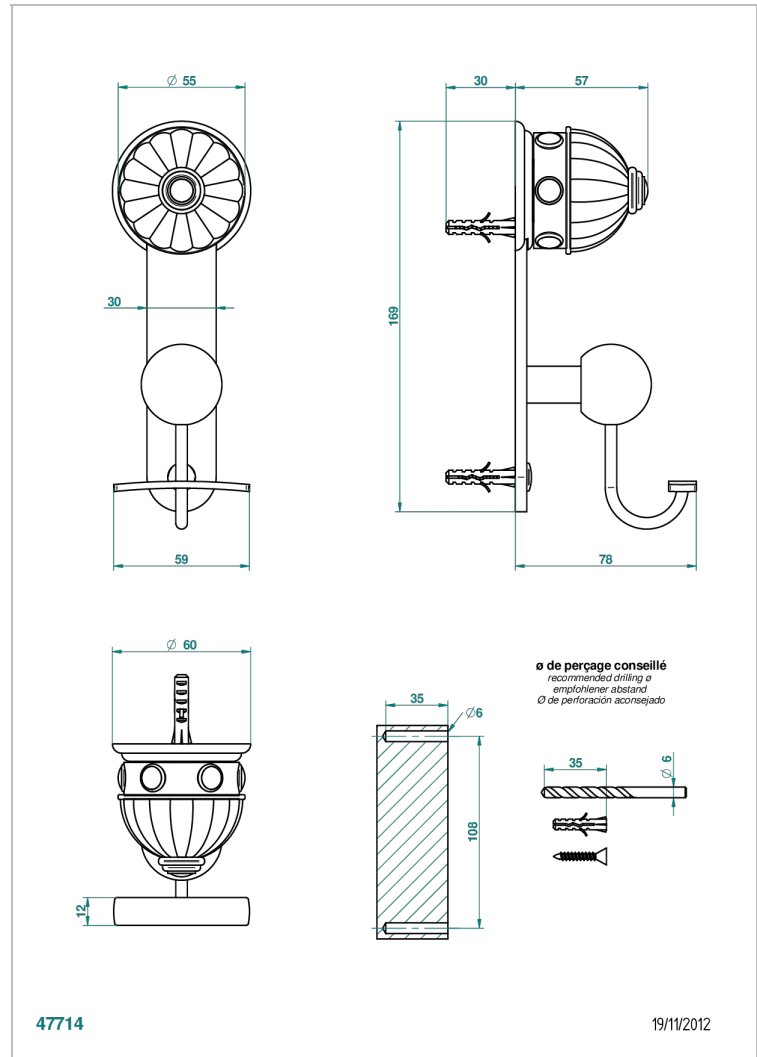

# AMBOISE RED JASPER

A1L-510

Robe hook

## CHARACTERISTIC

- Amboise Red Jasper
- Robe hook