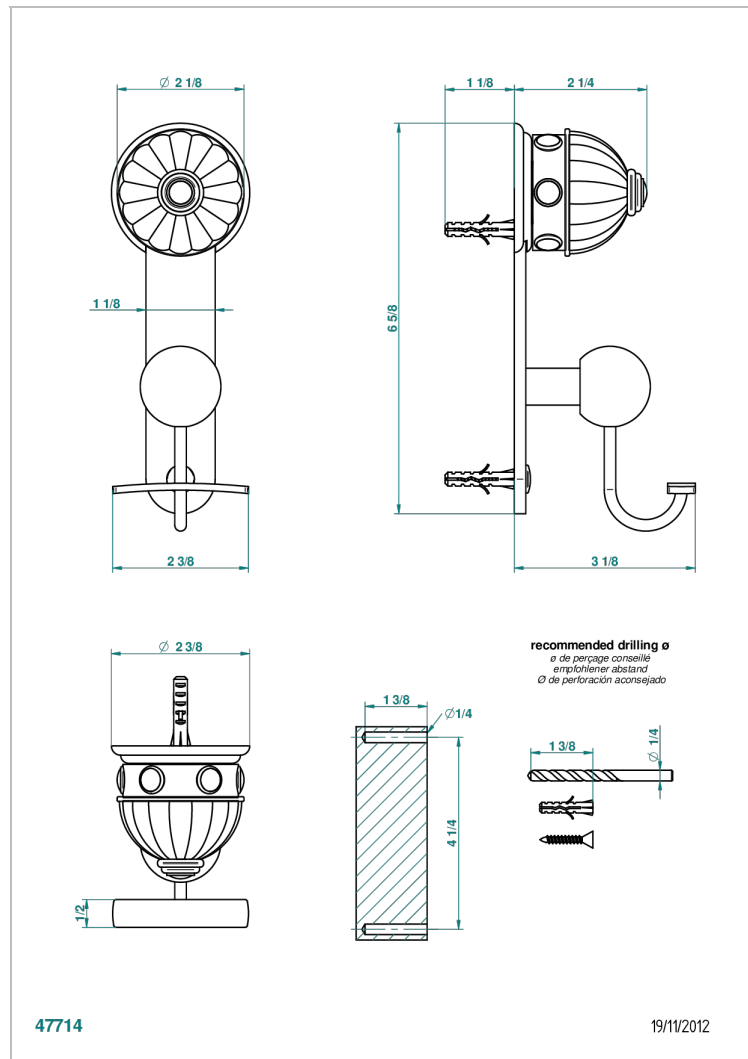

# AMBOISE RED JASPER

A1L-510

Robe hook

## CHARACTERISTIC

- Amboise Red Jasper
- Robe hook