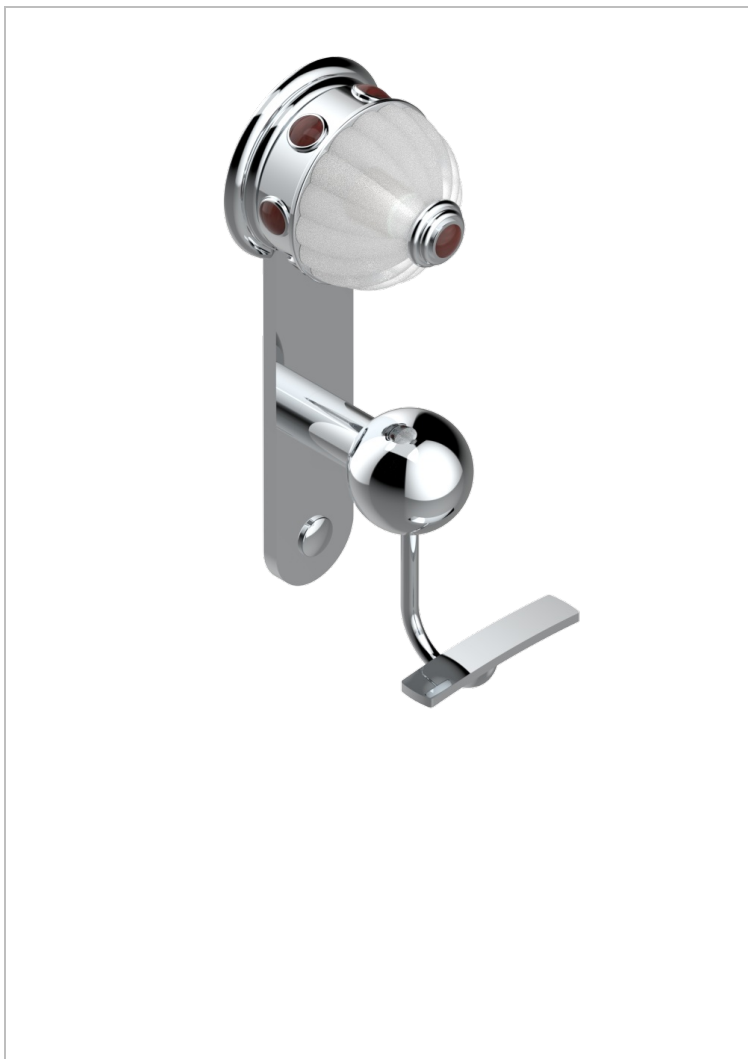

# AMBOISE RED JASPER

A1L-510

Robe hook

## CHARACTERISTIC

- Amboise Red Jasper
- Robe hook

## AVAILABLE FINITIONS

Antique nickel - H28  
 Black ceram - D30  
 Blush PVD - H62  
 Brass color PVD - H49  
 Brown bronze color PVD - F33  
 Gold color PVD - H52

Graphite PVD - H64  
 Matt Umber PVD - H67  
 Matt blush PVD - H60  
 Matt brass color PVD - H50  
 Matt brown bronze color PVD - F34  
 Matt chrome - C02