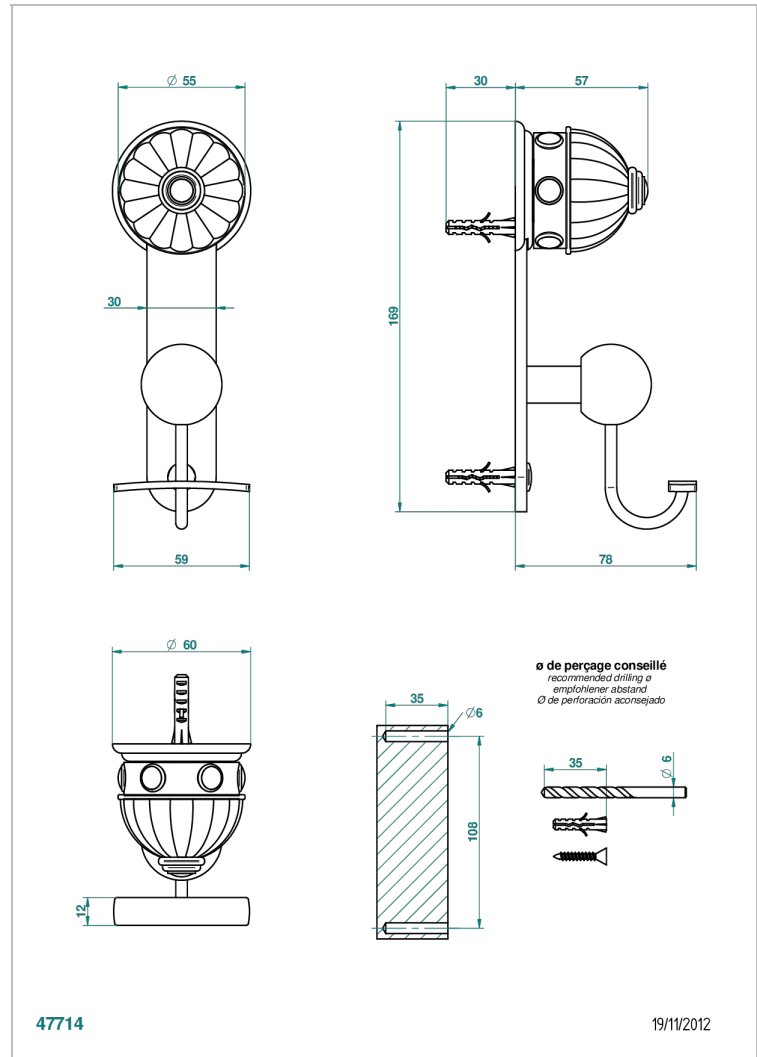

AMBOISE RED JASPER

A1L-510

Robe hook

CHARACTERISTIC

- Amboise Red Jasper
- Robe hook

AVAILABLE FINITIONS

Antique nickel - H28
Black ceram - D30
Blush PVD - H62
Brass color PVD - H49
Brown bronze color PVD - F33
Gold color PVD - H52