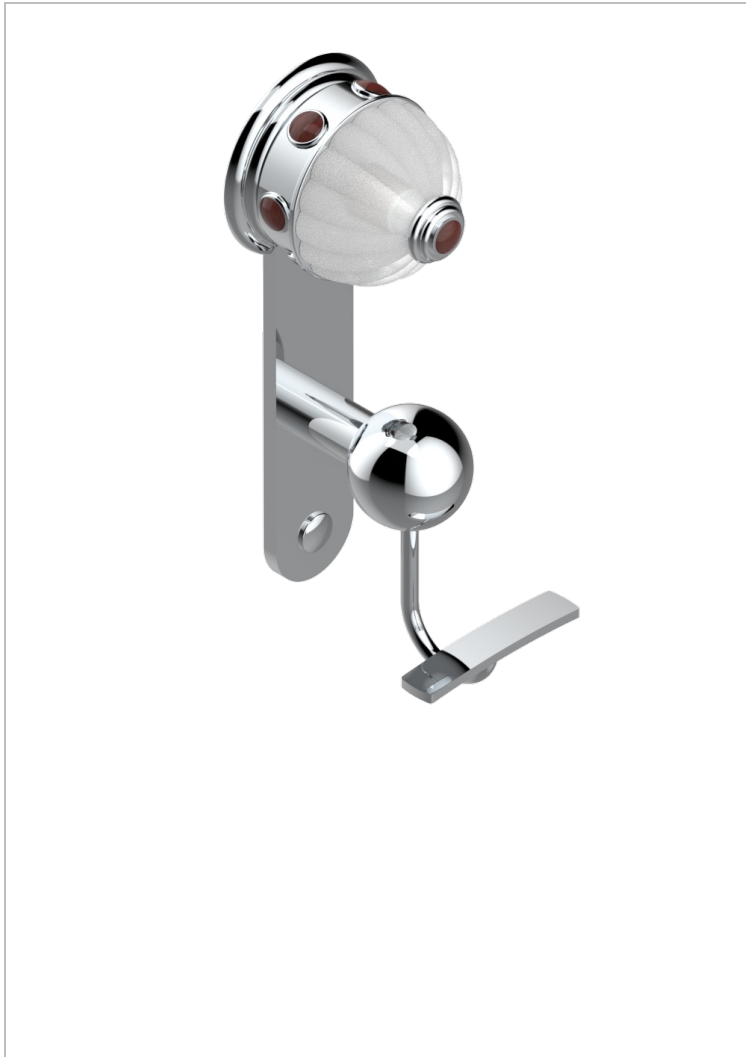

AMBOISE RED JASPER

A1L-510

Robe hook

CHARACTERISTIC

- Amboise Red Jasper
- Robe hook

AVAILABLE FINITIONS

Antique nickel - H28
Black ceram - D30
Blush PVD - H62
Brass color PVD - H49
Brown bronze color PVD - F33
Gold color PVD - H52

Graphite PVD - H64
Matt Umber PVD - H67
Matt blush PVD - H60
Matt brass color PVD - H50
Matt brown bronze color PVD - F34
Matt chrome - C02

Matt gold - F07
Matt gold color PVD - H53
Matt graphite PVD - H65
Matt nickel (color finish) - C01
Matt nickel color PVD - H56
Nickel color PVD - H55

Polished chrome (color finish) - A02
Polished chrome / Polished gold (color finish) - G02
Polished gold (color finish) - F01
Polished nickel - B01
Soft gold - F30
Soft matt gold - F31
Umber PVD - H66