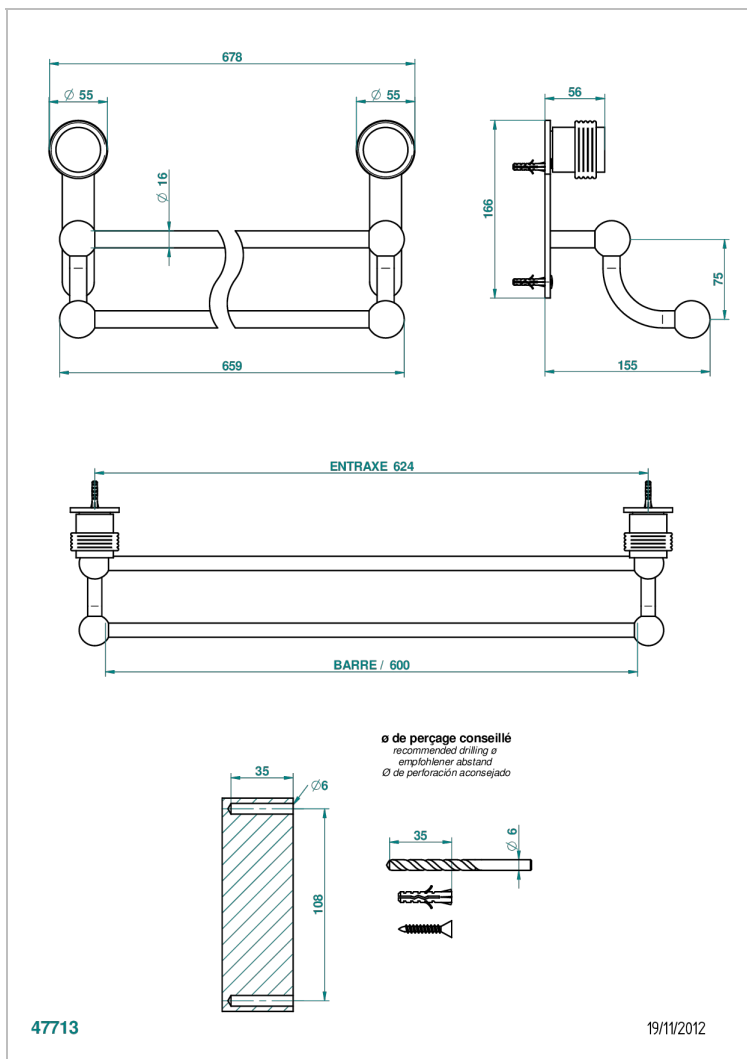

DIPLOMATE GROOVED RINGS

U4B-516/60

Towel rail, 2 fixed rails, length: 600 mm

CHARACTERISTIC

- Diplomate Grooved rings
- Towel rail, 2 fixed rails, length: 600 mm

AVAILABLE FINITIONS

Antique nickel - H28
Black ceram - D30
Blush PVD - H62
Brass color PVD - H49
Brown bronze color PVD - F33
Gold color PVD - H52