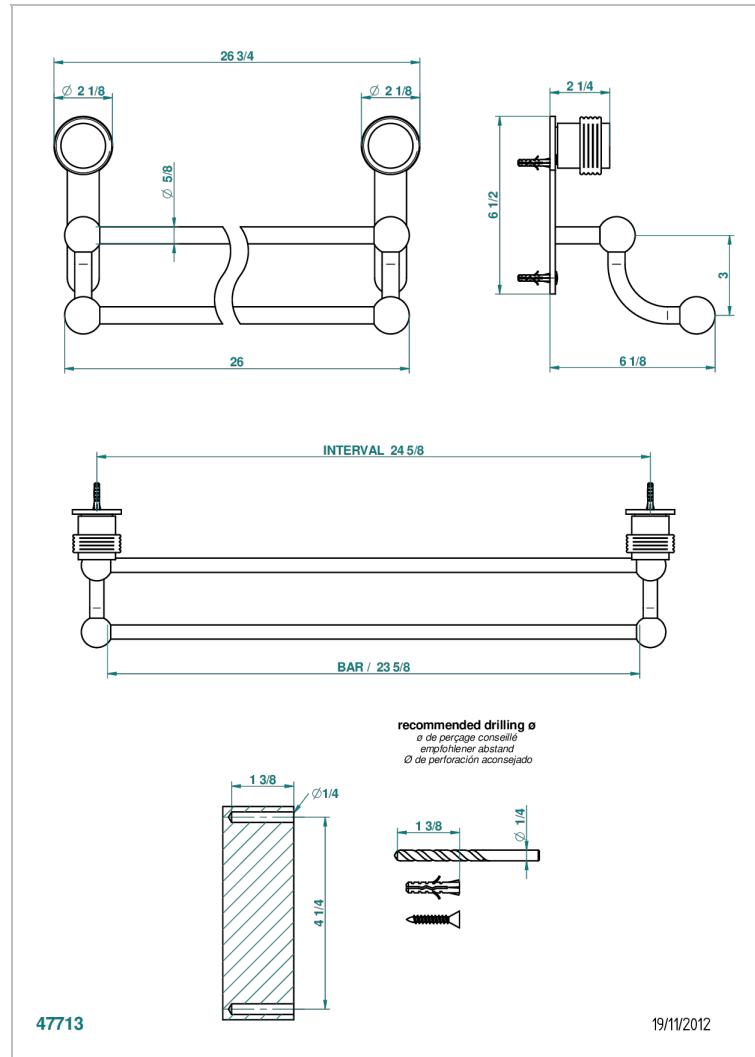

DIPLOMATE GROOVED RINGS

U4B-516/60

Towel rail, 2 fixed rails, length: 600 mm

CHARACTERISTIC

- Diplomate Grooved rings
- Towel rail, 2 fixed rails, length: 600 mm

AVAILABLE FINITIONS

Antique nickel - H28
Black ceram - D30
Blush PVD - H62
Brass color PVD - H49
Brown bronze color PVD - F33
Gold color PVD - H52