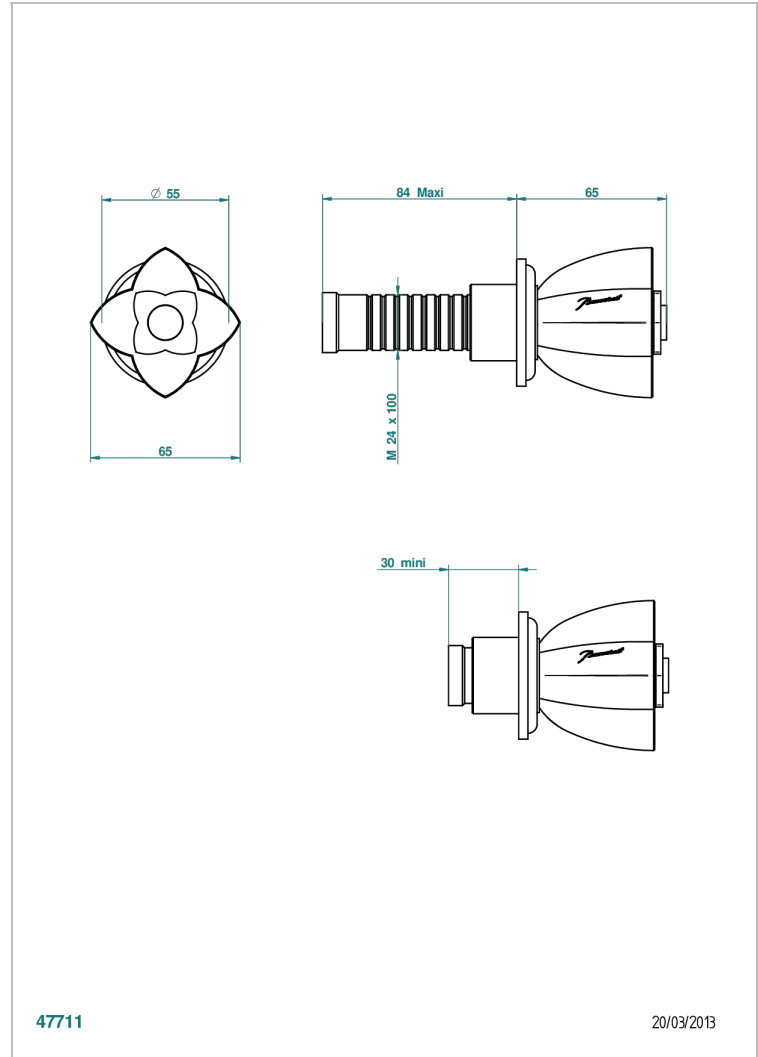

# PETALE DE CRISTAL - BLACK CRYSTAL

U6D-30B

Wall volume control 30 & 32 trim

THG<sup>®</sup>  
PARIS

## CHARACTERISTIC

- Pétale de Cristal - Black crystal
- Wall volume control 30 & 32 trim

## RELATED SKU'S

- Ref. G00-32CUSA 3/4" Volume control wall valve with ceramic cartridge
- Ref. G00-32HUSA 3/4" Volume control wall valve with ceramic cartridge counterclockwise
- Ref. G00-30CUSA 1/2" volume control wall valve with ceramic cartridge
- Ref. G00-30HUSA 1/2" Volume control wall valve with ceramic cartridge counterclockwise