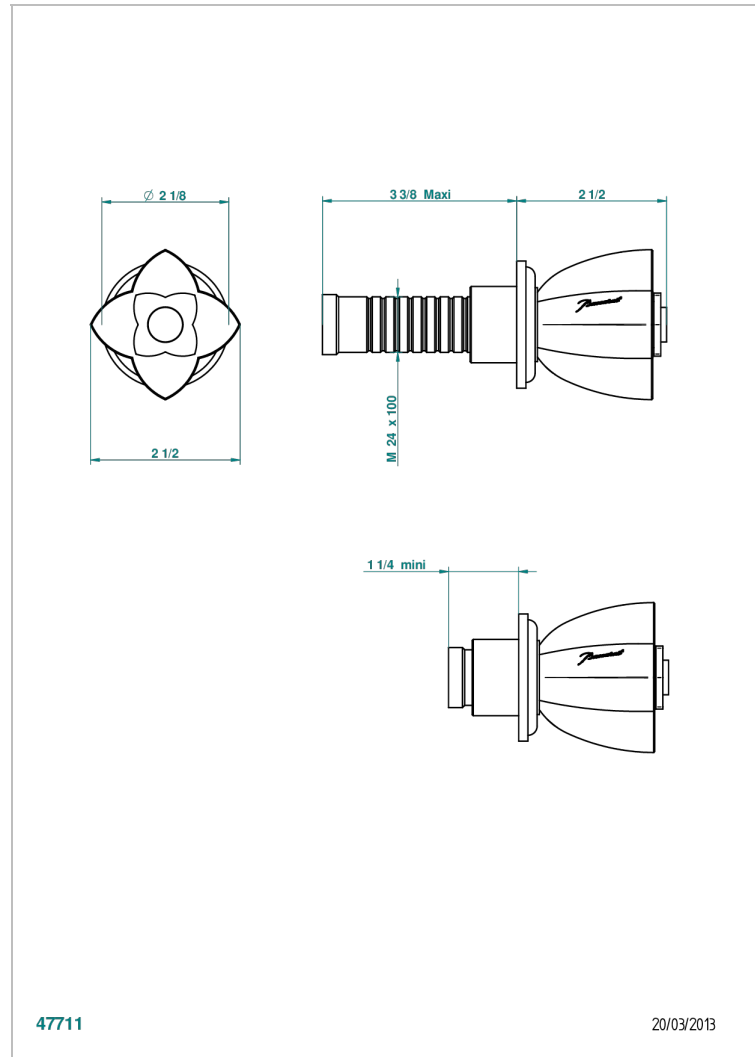

PETALE DE CRISTAL - BLACK CRYSTAL

U6D-30B

Wall volume control 30 & 32 trim

THG[®]
PARIS

CHARACTERISTIC

- Pétale de Cristal - Black crystal
- Wall volume control 30 & 32 trim

RELATED SKU'S

- Ref. G00-32CUSA 3/4" Volume control wall valve with ceramic cartridge
- Ref. G00-32HUSA 3/4" Volume control wall valve with ceramic cartridge counterclockwise
- Ref. G00-30CUSA 1/2" volume control wall valve with ceramic cartridge
- Ref. G00-30HUSA 1/2" Volume control wall valve with ceramic cartridge counterclockwise