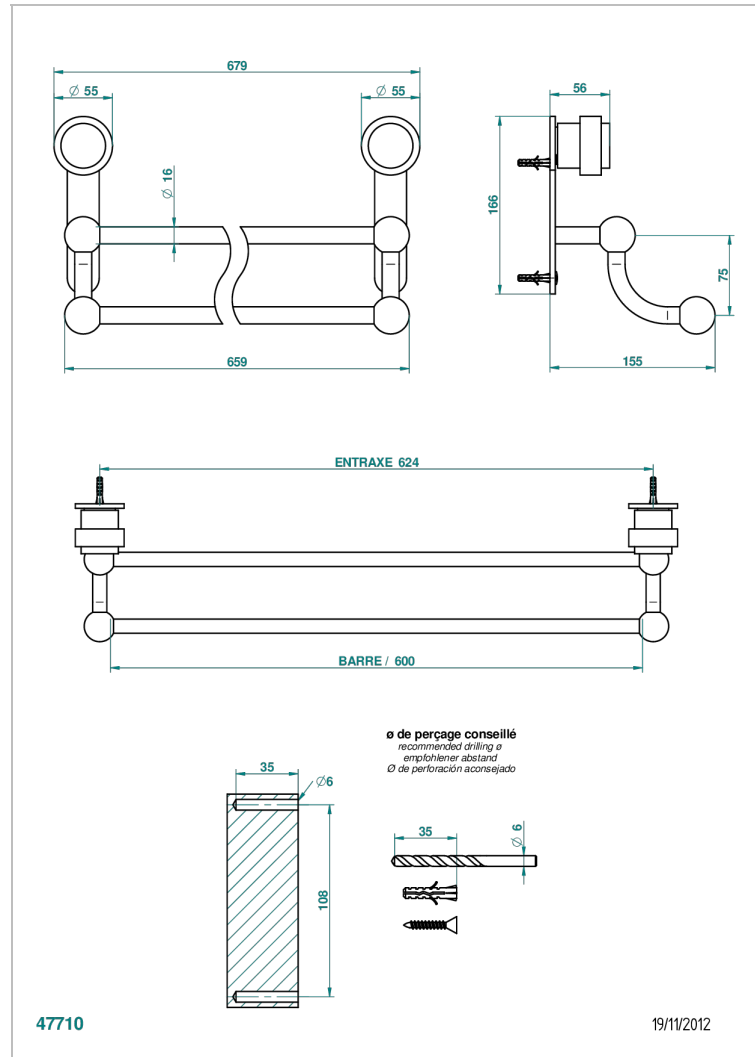

DIPLOMATE SMOOTH RINGS

U4A-516/60

Towel rail, 2 fixed rails, length: 600 mm

CHARACTERISTIC

- Diplomate Smooth rings
- Towel rail, 2 fixed rails, length: 600 mm

AVAILABLE FINITIONS

Antique nickel - H28
Black ceram - D30
Blush PVD - H62
Brass color PVD - H49
Brown bronze color PVD - F33
Gold color PVD - H52