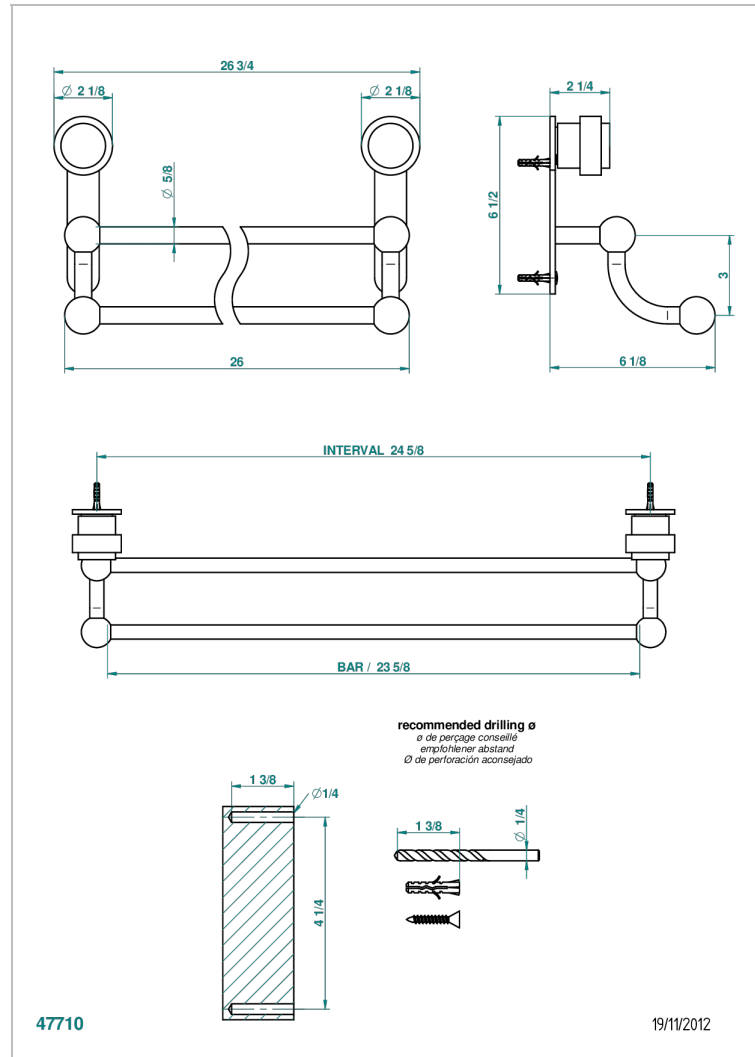

DIPLOMATE SMOOTH RINGS

U4A-516/60

Towel rail, 2 fixed rails, length: 600 mm

CHARACTERISTIC

- Diplomate Smooth rings
- Towel rail, 2 fixed rails, length: 600 mm

AVAILABLE FINITIONS

Antique nickel - H28
Black ceram - D30
Blush PVD - H62
Brass color PVD - H49
Brown bronze color PVD - F33
Gold color PVD - H52