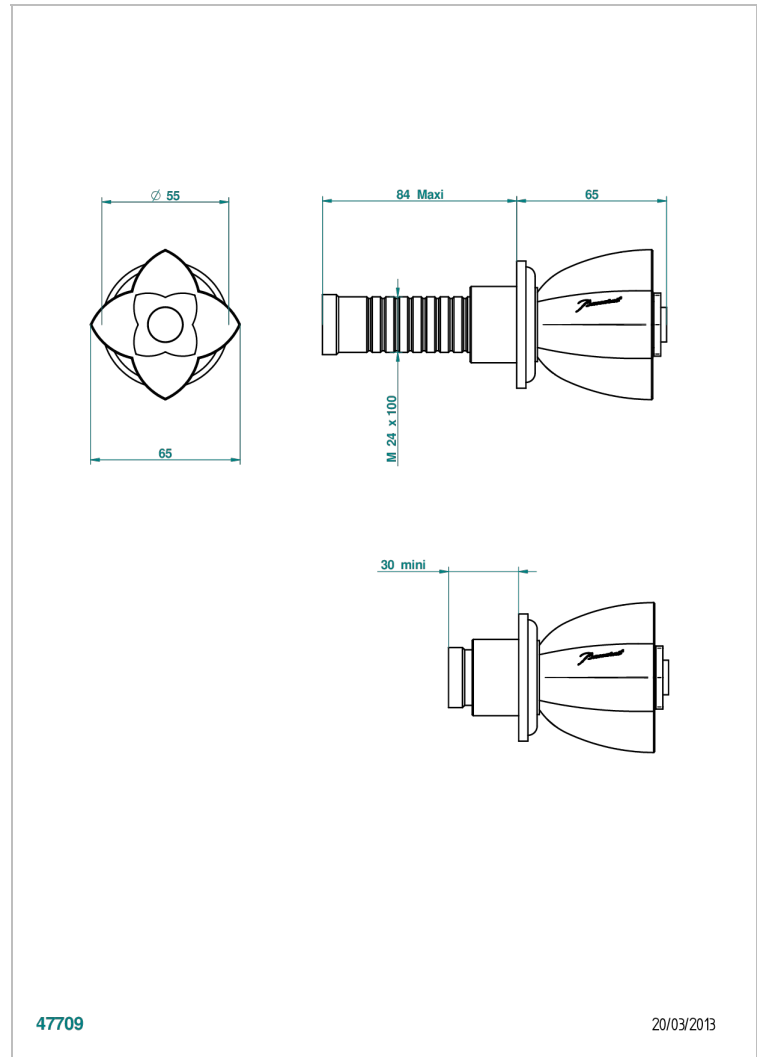

PETALE DE CRISTAL - RED CRYSTAL

U6C-30B

Wall volume control 30 & 32 trim

THG[®]
PARIS

CHARACTERISTIC

- Pétale de Cristal - Red crystal
- Wall volume control 30 & 32 trim

RELATED SKU'S

- Ref. G00-32CUSA 3/4" Volume control wall valve with ceramic cartridge
- Ref. G00-32HUSA 3/4" Volume control wall valve with ceramic cartridge counterclockwise
- Ref. G00-30CUSA 1/2" volume control wall valve with ceramic cartridge
- Ref. G00-30HUSA 1/2" Volume control wall valve with ceramic cartridge counterclockwise