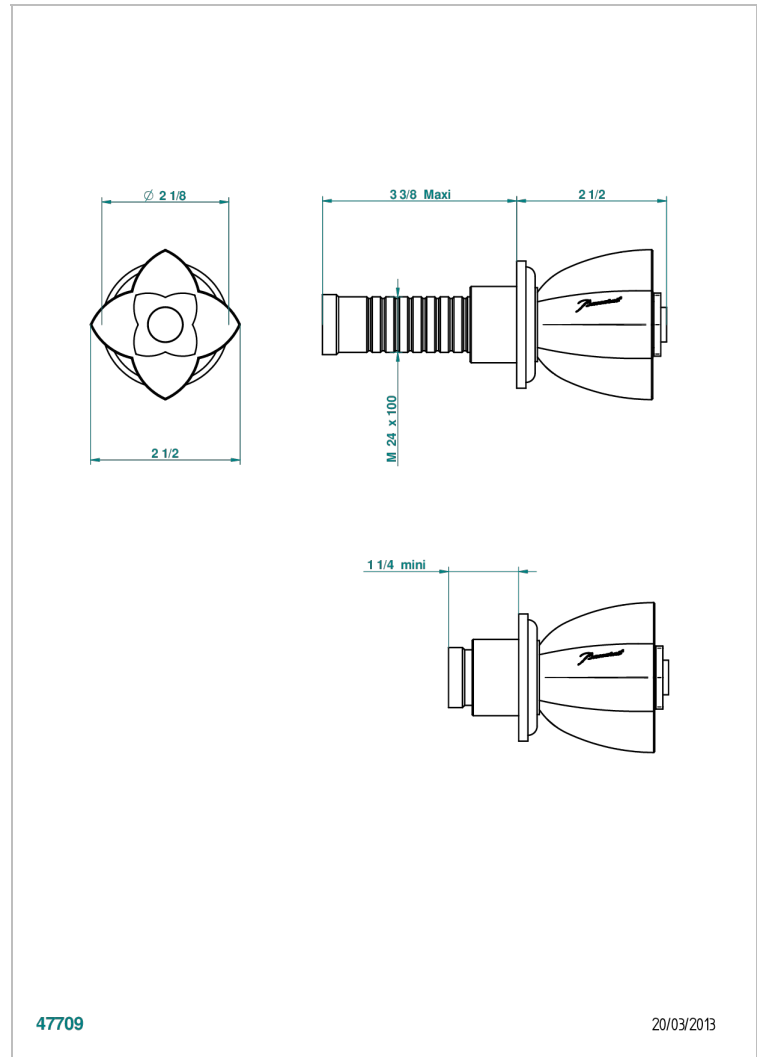

PETALE DE CRISTAL - RED CRYSTAL

U6C-30B

Wall volume control 30 & 32 trim

THG[®]
PARIS

47709

20/03/2013

CHARACTERISTIC

- Pétale de Cristal - Red crystal
- Wall volume control 30 & 32 trim

RELATED SKU'S

- Ref. G00-32CUSA 3/4" Volume control wall valve with ceramic cartridge
- Ref. G00-32HUSA 3/4" Volume control wall valve with ceramic cartridge counterclockwise
- Ref. G00-30CUSA 1/2" volume control wall valve with ceramic cartridge
- Ref. G00-30HUSA 1/2" Volume control wall valve with ceramic cartridge counterclockwise