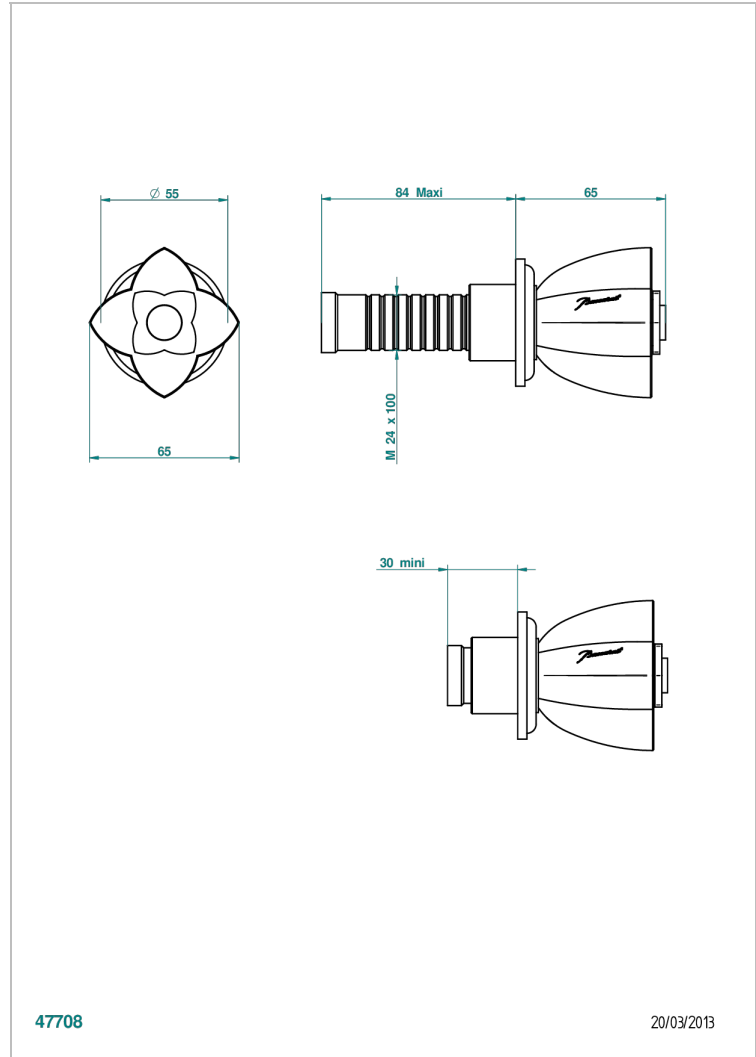

PETALE DE CRISTAL - BLUE CRYSTAL

U6B-30B

Wall volume control 30 & 32 trim

THG[®]
PARIS

47708

20/03/2013

CHARACTERISTIC

- Pétale de Cristal - Blue crystal
- Wall volume control 30 & 32 trim

RELATED SKU'S

- Ref. G00-32CUSA 3/4" Volume control wall valve with ceramic cartridge
- Ref. G00-32HUSA 3/4" Volume control wall valve with ceramic cartridge counterclockwise
- Ref. G00-30CUSA 1/2" volume control wall valve with ceramic cartridge
- Ref. G00-30HUSA 1/2" Volume control wall valve with ceramic cartridge counterclockwise