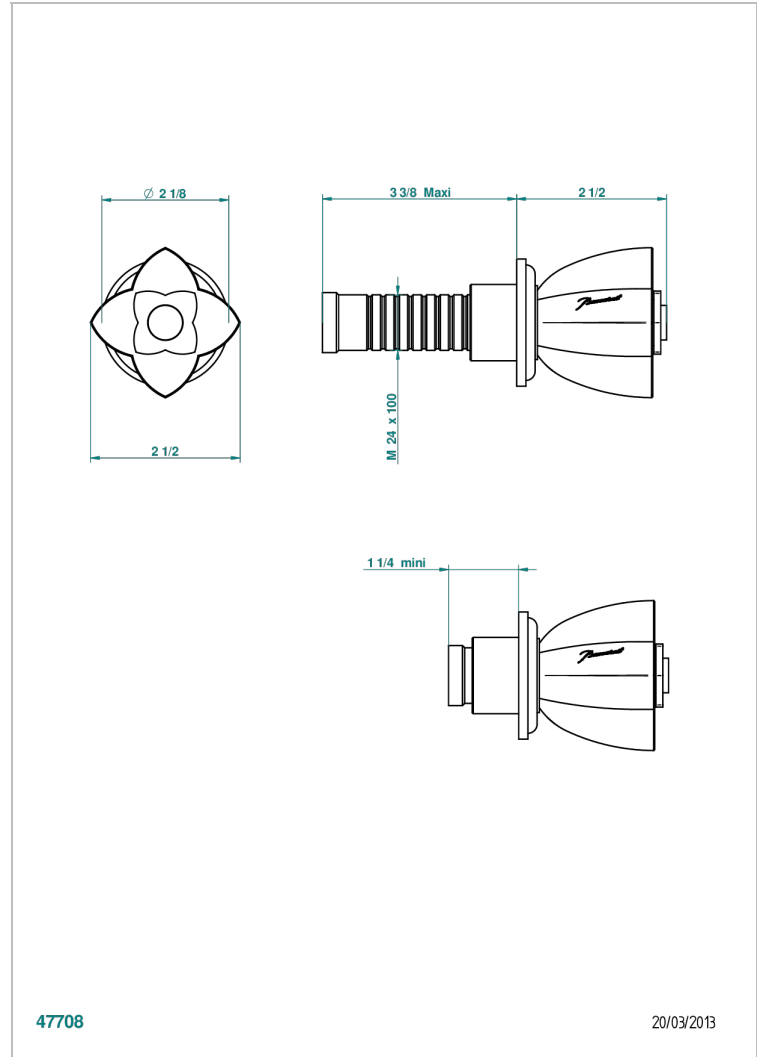

PETALE DE CRISTAL - BLUE CRYSTAL

U6B-30B

Wall volume control 30 & 32 trim

THG[®]
PARIS

47708

20/03/2013

CHARACTERISTIC

- Pétale de Cristal - Blue crystal
- Wall volume control 30 & 32 trim

RELATED SKU'S

- Ref. G00-32CUSA 3/4" Volume control wall valve with ceramic cartridge
- Ref. G00-32HUSA 3/4" Volume control wall valve with ceramic cartridge counterclockwise
- Ref. G00-30CUSA 1/2" volume control wall valve with ceramic cartridge
- Ref. G00-30HUSA 1/2" Volume control wall valve with ceramic cartridge counterclockwise