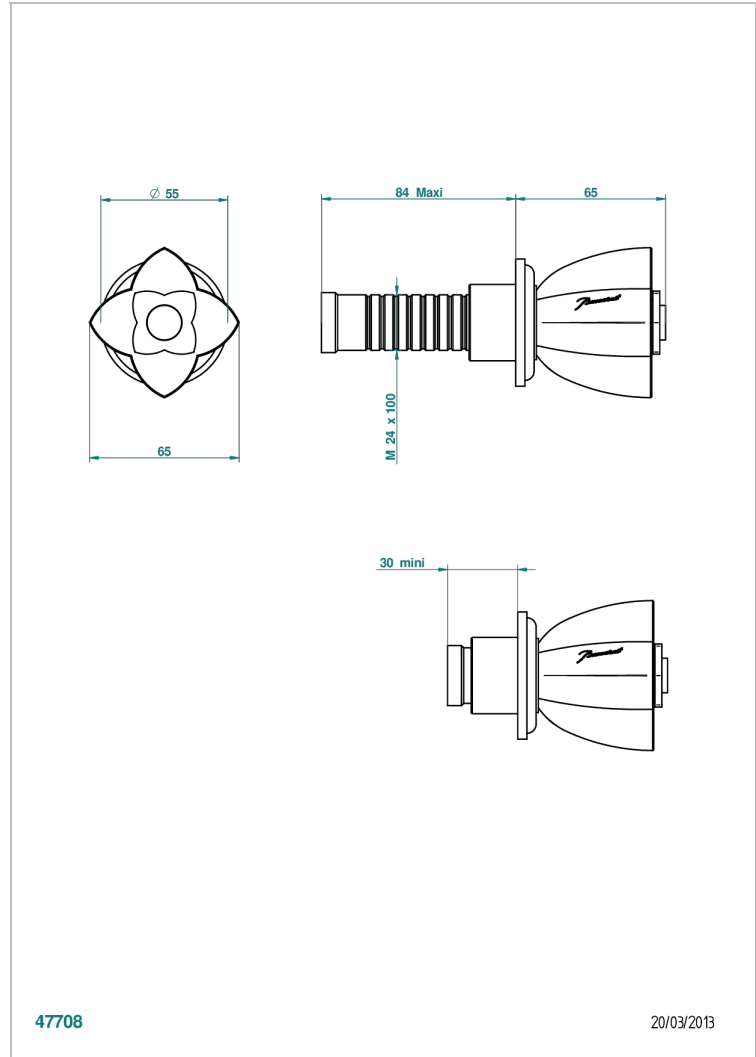

PETALE DE CRISTAL - BLUE CRYSTAL

U6B-30B

THG[®]
PARIS

Trim only for wall valve 1/2" ref.30/CA & 30/HA and 3/4" ref.32/CA & 32/HA and diverter ref.50/4VMA

47708

20/03/2013

CHARACTERISTIC

- Pétale de Cristal - Blue crystal
- Trim only for wall valve 1/2" ref.30/CA & 30/HA and 3/4" ref.32/CA & 32/HA and diverter ref.50/4VMA

RELATED SKU'S

- Ref. G00-30/CA Wall mounted 1/2" valve body with ceramic head, 1/4 turn left - no trim
- Ref. G00-30/HA Wall mounted 1/2" valve body with ceramic head, 1/4 turn right
- Ref. G00-32/CA Wall mounted 3/4" valve with ceramic head, 1/4 turn left - no trim
- Ref. G00-32/HA Wall mounted 3/4" valve body with ceramic head, 1/4 turn right - no trim