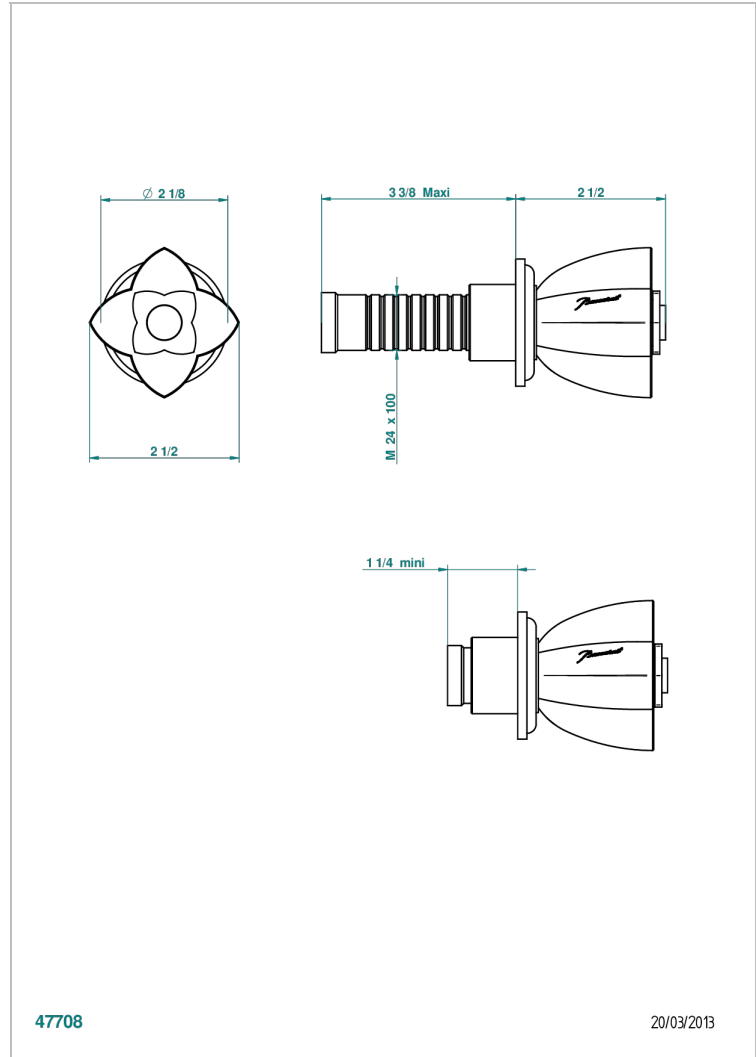

PETALE DE CRISTAL - BLUE CRYSTAL

U6B-30B

Trim only for wall valve 1/2" ref.30/CA & 30/HA and 3/4" ref.32/CA & 32/HA and diverter ref.50/4VMA

THG[®]
PARIS

47708

20/03/2013

CHARACTERISTIC

- Pétale de Cristal - Blue crystal
- Trim only for wall valve 1/2" ref.30/CA & 30/HA and 3/4" ref.32/CA & 32/HA and diverter ref.50/4VMA

RELATED SKU'S

- Ref. G00-30/CA Wall mounted 1/2" valve body with ceramic head, 1/4 turn left - no trim
- Ref. G00-30/HA Wall mounted 1/2" valve body with ceramic head, 1/4 turn right
- Ref. G00-32/CA Wall mounted 3/4" valve with ceramic head, 1/4 turn left - no trim
- Ref. G00-32/HA Wall mounted 3/4" valve body with ceramic head, 1/4 turn right - no trim