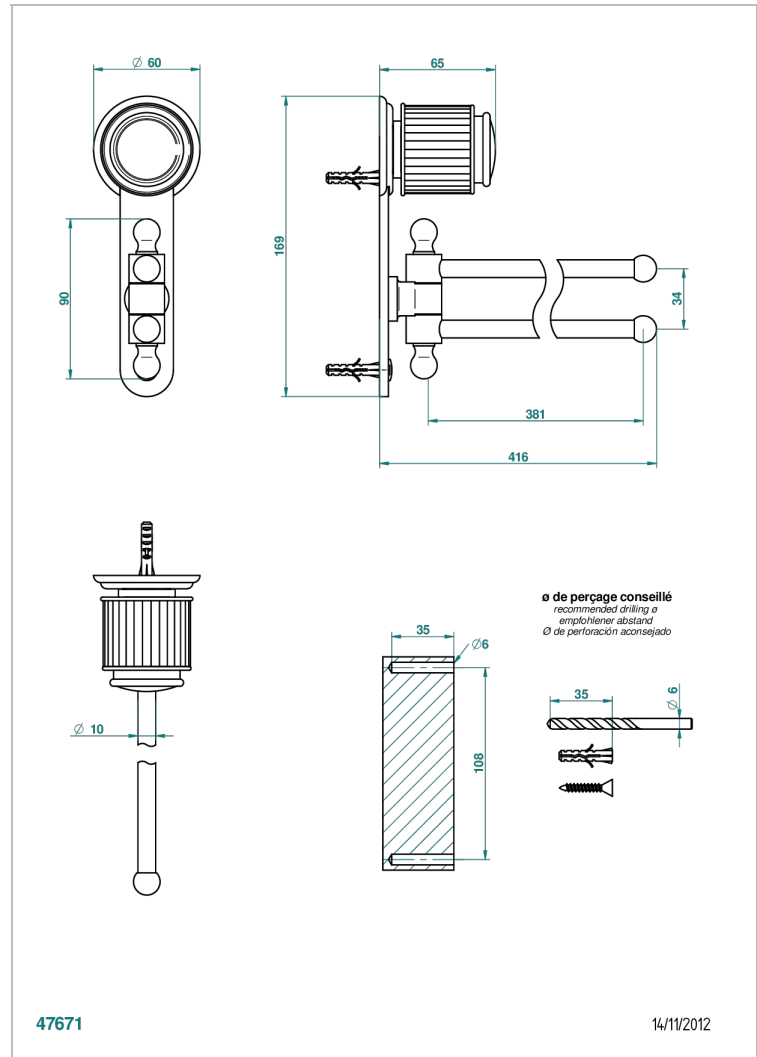

JAIPUR BLACK ONYX

A9C-522

Towel bar 15 3/4" long, double swivel

CHARACTERISTIC

- Jaipur Black Onyx
- Towel bar 15 3/4" long, double swivel

AVAILABLE FINITIONS

Black ceram - D30
Blush PVD - H62
Brass color PVD - H49
Brown bronze color PVD - F33
Chrome polished - A02
Chrome polished / gold polished - G02

Copper antique matt, coated - H07
Gold color PVD - H52
Gold mat - F07
Gold polished - F01
Graphite PVD - H64
Light coated bronze - D01

Matt Umber PVD - H67
Matt blush PVD - H60
Matt brass color PVD - H50
Matt brown bronze color PVD - F34
Matt chrome (American satin) - C02
Matt gold color PVD - H53