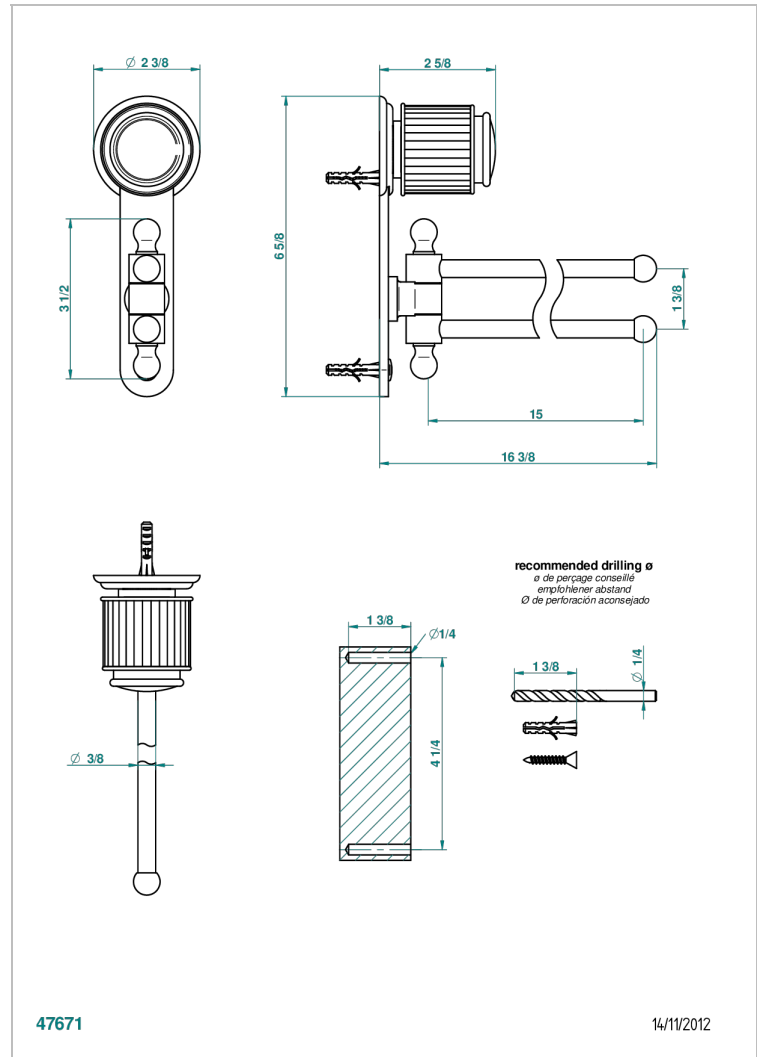

# JAIPUR BLACK ONYX

A9C-522

Towel bar 15 3/4" long, double swivel

## CHARACTERISTIC

- Jaipur Black Onyx
- Towel bar 15 3/4" long, double swivel