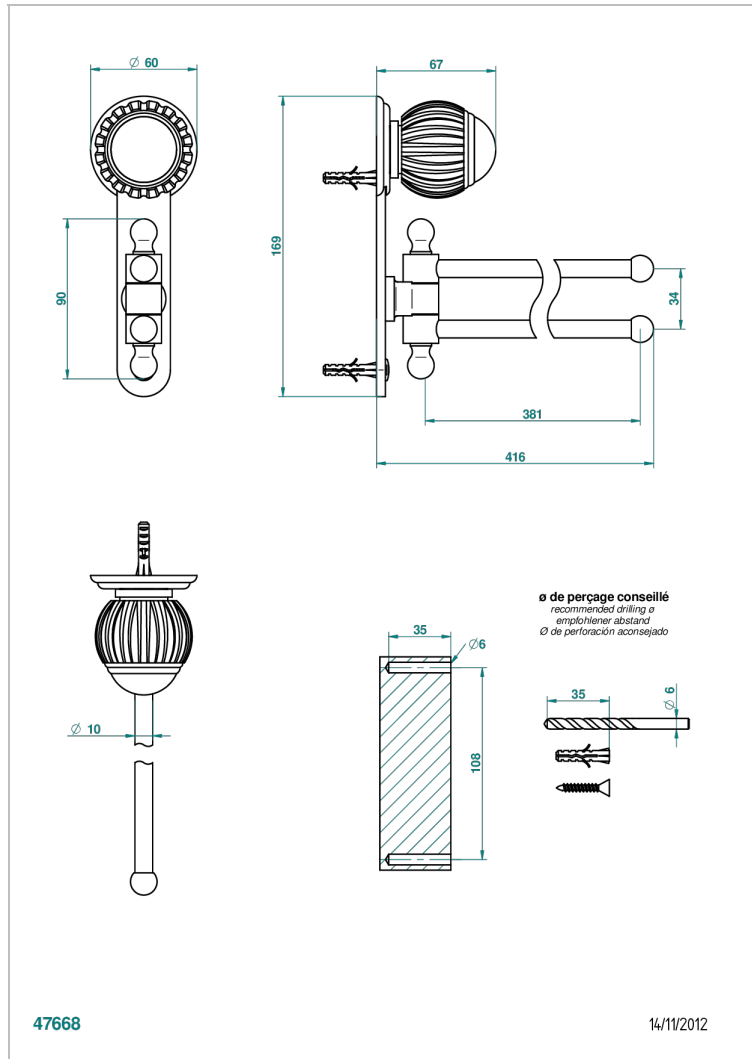

VOGUE LAPIS LAZULI

A8S-522

Towel bar 15 3/4" long, double swivel

CHARACTERISTIC

- Vogue Lapis Lazuli
- Towel bar 15 3/4" long, double swivel

AVAILABLE FINITIONS

Black ceram - D30
Blush PVD - H62
Brass color PVD - H49
Brown bronze color PVD - F33
Chrome polished - A02
Chrome polished / gold polished - G02

Copper antique matt, coated - H07
Gold color PVD - H52
Gold mat - F07
Gold polished - F01
Graphite PVD - H64
Light coated bronze - D01

Matt Umber PVD - H67
Matt blush PVD - H60
Matt brass color PVD - H50
Matt brown bronze color PVD - F34
Matt chrome (American satin) - C02
Matt gold color PVD - H53