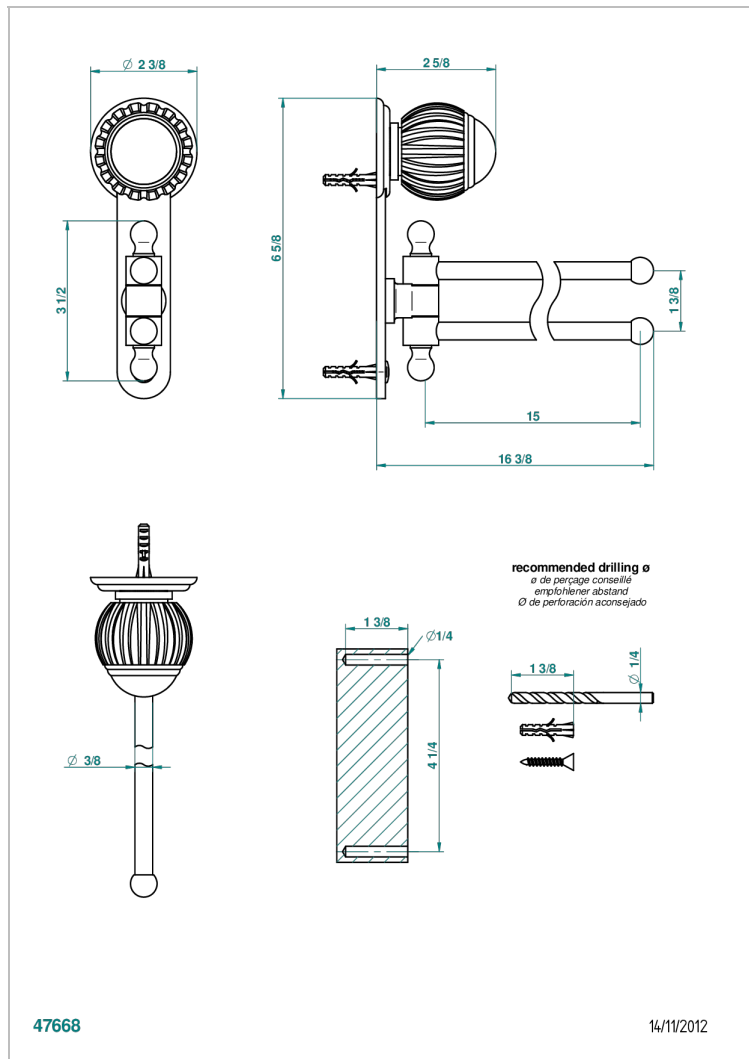

# VOGUE LAPIS LAZULI

A8S-522

Towel bar 15 3/4" long, double swivel

## CHARACTERISTIC

- Vogue Lapis Lazuli
- Towel bar 15 3/4" long, double swivel