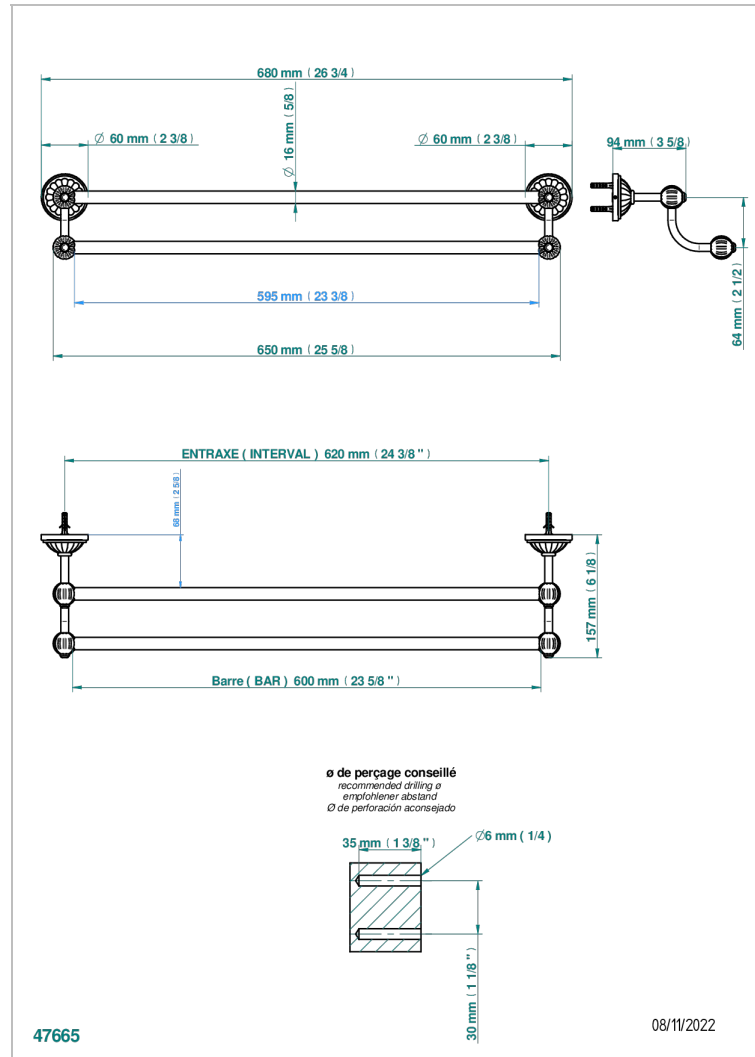

# MANDARINE CLEAR CRYSTAL

U1D-516/60

Double towel bar, 24" long

## CHARACTERISTIC

- Mandarin Clear crystal
- Double towel bar, 24" long