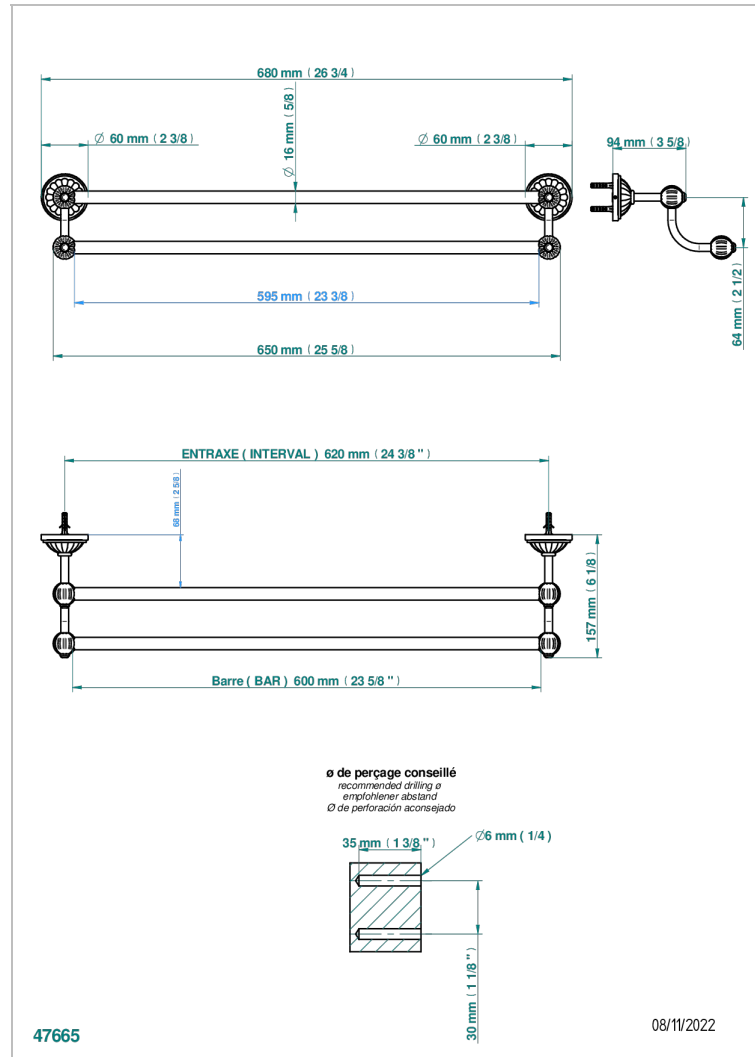

# MANDARINE CLEAR CRYSTAL

U1D-516/60

Towel rail, 2 fixed rails, length: 600 mm

## CHARACTERISTIC

- Mandarine Clear crystal
- Towel rail, 2 fixed rails, length: 600 mm