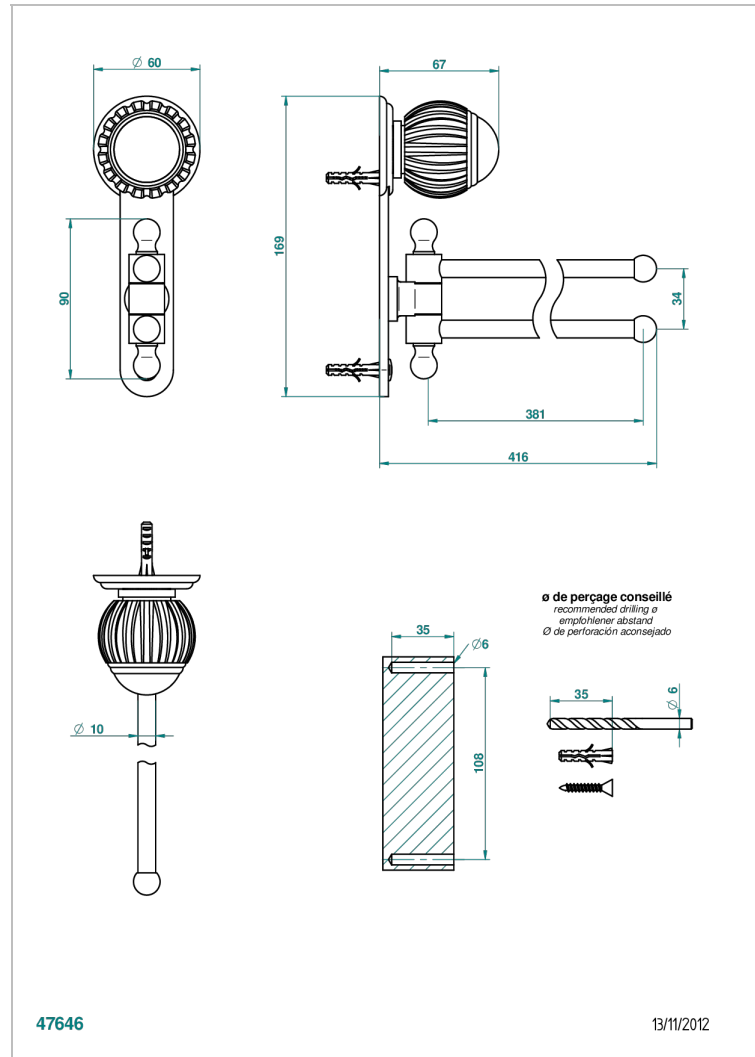

# VOGUE MALACHITE

A8M-522

Towel bar 15 3/4" long, double swivel

## CHARACTERISTIC

- Vogue Malachite
- Towel bar 15 3/4" long, double swivel