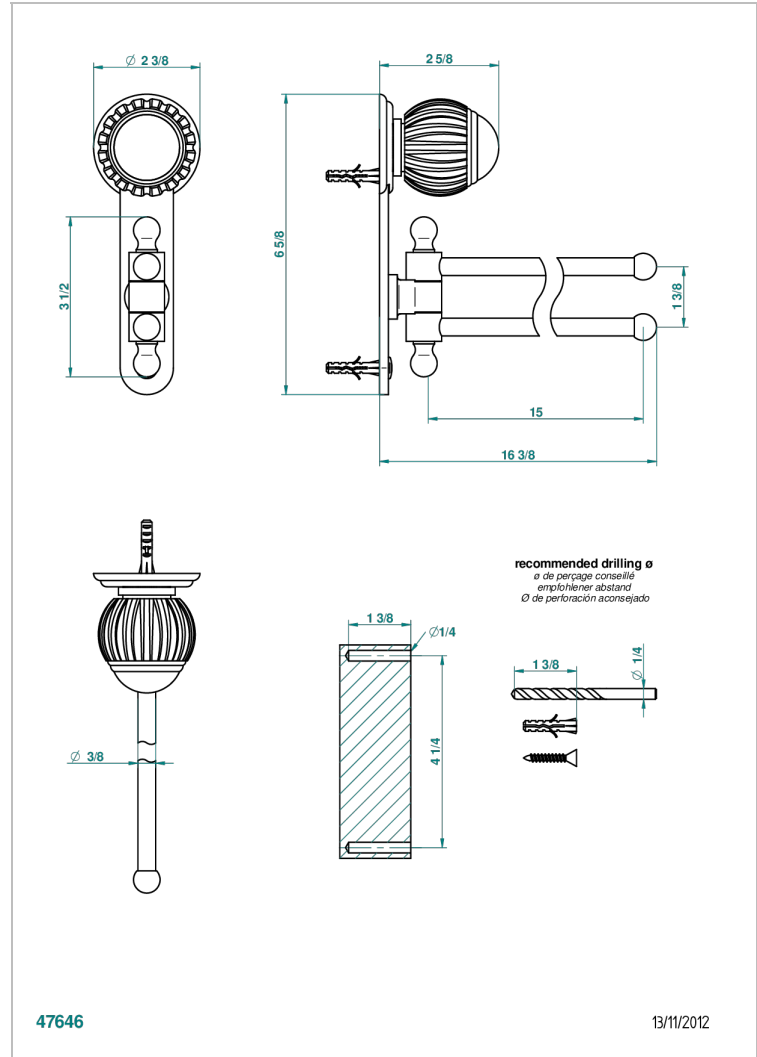

VOGUE MALACHITE

A8M-522

Towel bar 15 3/4" long, double swivel

CHARACTERISTIC

- Vogue Malachite
- Towel bar 15 3/4" long, double swivel

AVAILABLE FINITIONS

Black ceram - D30
Blush PVD - H62
Brass color PVD - H49
Brown bronze color PVD - F33
Chrome polished - A02
Chrome polished / gold polished - G02

Copper antique matt, coated - H07
Gold color PVD - H52
Gold mat - F07
Gold polished - F01
Graphite PVD - H64
Light coated bronze - D01

Matt Umber PVD - H67
Matt blush PVD - H60
Matt brass color PVD - H50
Matt brown bronze color PVD - F34
Matt chrome (American satin) - C02
Matt gold color PVD - H53

Matt graphite PVD - H65
Matt nickel (American satin) - C01
Matt nickel color PVD - H56
Nickel antique / Sovereign - H28
Nickel color PVD - H55
Nickel polished - B01

Soft gold - F30
Soft matt gold - F31
Umber PVD - H66