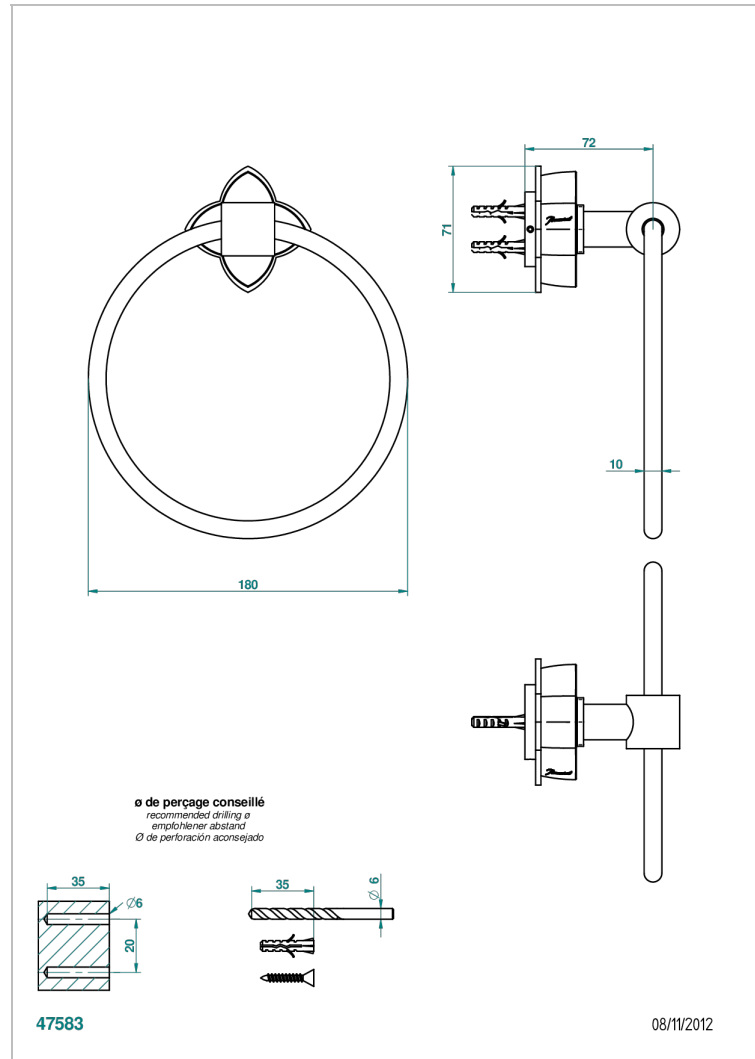

PETALE DE CRISTAL - BLACK CRYSTAL

U6D-504N

Towel ring

THG[®]
PARIS

CHARACTERISTIC

- Pétale de Cristal - Black crystal
- Towel ring

AVAILABLE FINITIONS

Black ceram - D30
Blush PVD - H62
Brass color PVD - H49
Brown bronze color PVD - F33
Chrome polished - A02
Chrome polished / gold polished - G02

Copper antique matt, coated - H07
Gold color PVD - H52
Gold mat - F07
Gold polished - F01
Graphite PVD - H64
Light coated bronze - D01

Matt Umber PVD - H67
Matt blush PVD - H60
Matt brass color PVD - H50
Matt brown bronze color PVD - F34
Matt chrome (American satin) - C02
Matt gold color PVD - H53

Matt graphite PVD - H65
Matt nickel (American satin) - C01
Matt nickel color PVD - H56
Nickel antique / Sovereign - H28
Nickel color PVD - H55
Nickel polished - B01

Soft gold - F30
Soft matt gold - F31
Umber PVD - H66