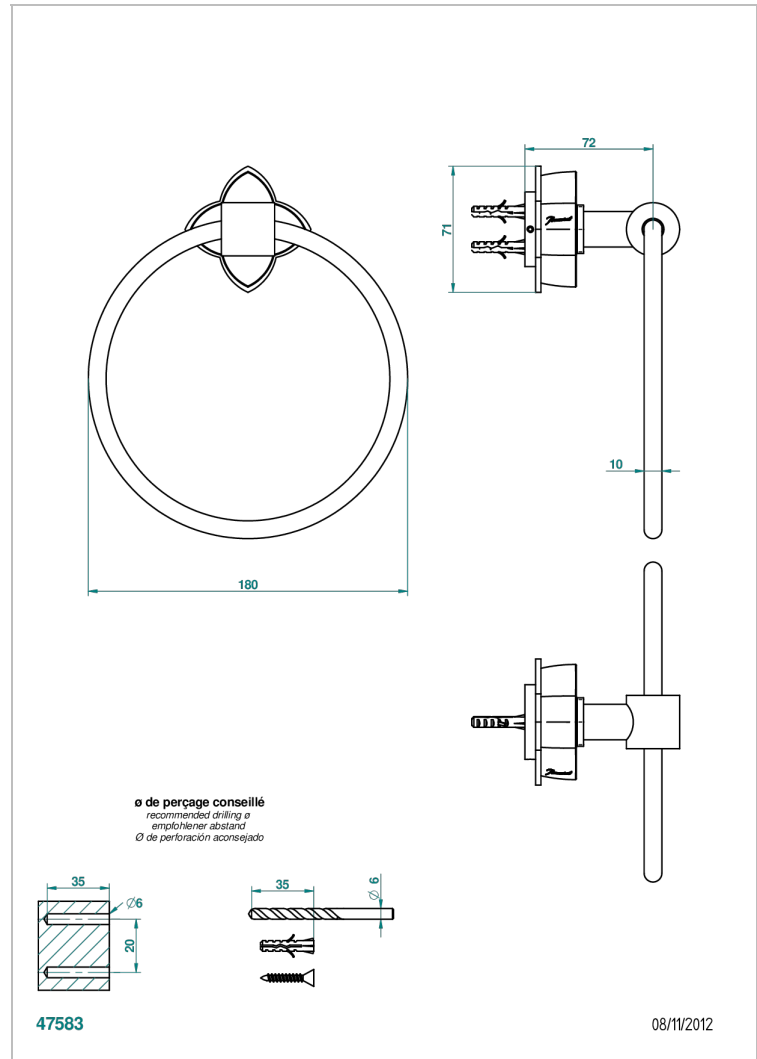

PETALE DE CRISTAL - BLACK CRYSTAL

U6D-504N

Single towel ring

THG[®]
PARIS

CHARACTERISTIC

- Pétale de Cristal - Black crystal
- Single towel ring

AVAILABLE FINITIONS

Antique nickel - H28
Black ceram - D30
Blush PVD - H62
Brass color PVD - H49
Brown bronze color PVD - F33
Gold color PVD - H52

Nickel color PVD - H55
Polished chrome (color finish) - A02
Polished chrome / Polished gold (color finish) - G02
Polished gold (color finish) - F01
Polished nickel - B01
Soft gold - F30

Soft matt gold - F31
Umber PVD - H66
Varnished matt antique red copper (color finish) - H07