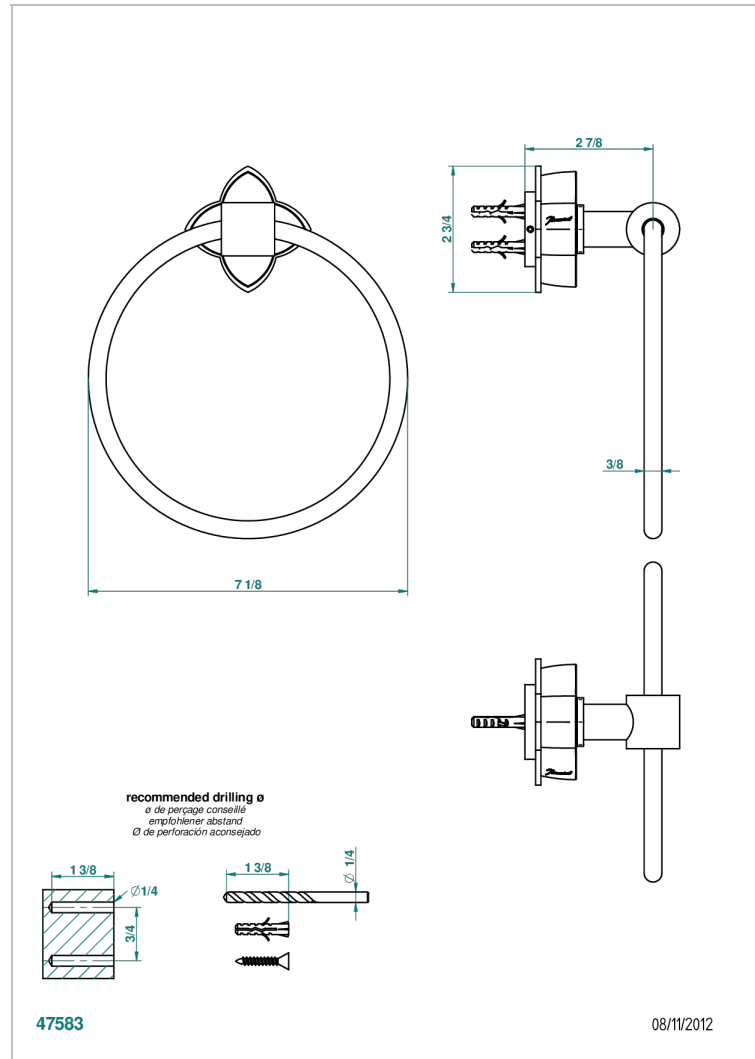

PETALE DE CRISTAL - BLACK CRYSTAL

U6D-504N

Single towel ring

THG[®]
PARIS

CHARACTERISTIC

- Pétale de Cristal - Black crystal
- Single towel ring

AVAILABLE FINITIONS

Antique nickel - H28
Black ceram - D30
Blush PVD - H62
Brass color PVD - H49
Brown bronze color PVD - F33
Gold color PVD - H52

Nickel color PVD - H55
Polished chrome (color finish) - A02
Polished chrome / Polished gold (color finish) - G02
Polished gold (color finish) - F01
Polished nickel - B01
Soft gold - F30

Soft matt gold - F31
Umber PVD - H66
Varnished matt antique red copper (color finish) - H07