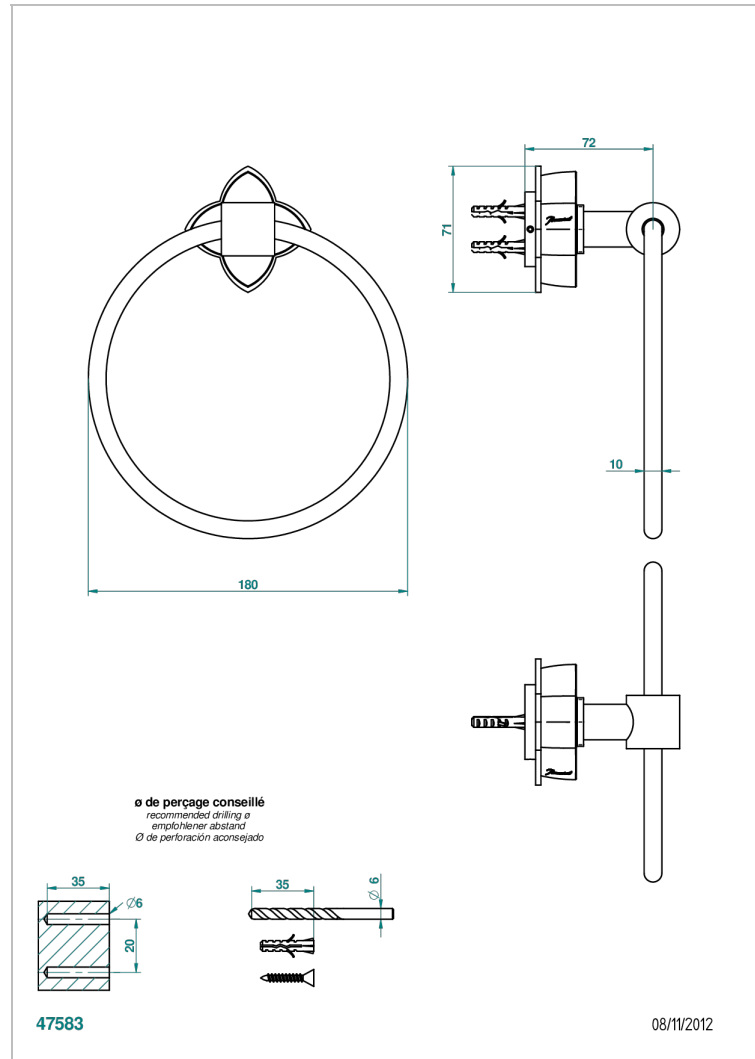

PETALE DE CRISTAL - BLACK CRYSTAL

U6D-504N

Single towel ring

THG[®]
PARIS

CHARACTERISTIC

- Pétale de Cristal - Black crystal
- Single towel ring

AVAILABLE FINITIONS

Antique nickel - H28
Black ceram - D30
Blush PVD - H62
Brass color PVD - H49
Brown bronze color PVD - F33
Gold color PVD - H52

Nickel color PVD - H55
Polished chrome (color finish) - A02
Polished chrome / Polished gold (color finish) - G02
Polished gold (color finish) - F01
Polished nickel - B01
Soft gold - F30

Soft matt gold - F31
Umber PVD - H66
Varnished matt antique red copper (color finish) - H07