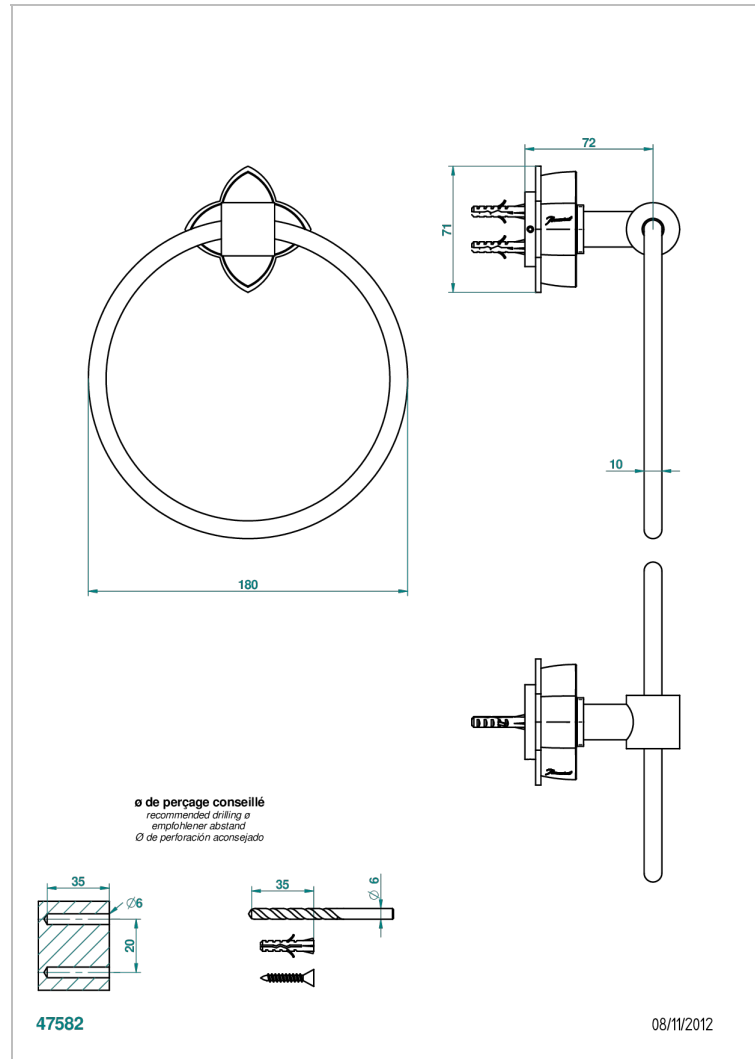

PETALE DE CRISTAL - BLUE CRYSTAL

U6B-504N

Single towel ring

THG[®]
PARIS

CHARACTERISTIC

- Pétale de Cristal - Blue crystal
- Single towel ring

AVAILABLE FINITIONS

Antique nickel - H28
Black ceram - D30
Blush PVD - H62
Brass color PVD - H49
Brown bronze color PVD - F33
Gold color PVD - H52

Nickel color PVD - H55
Polished chrome (color finish) - A02
Polished chrome / Polished gold (color finish) - G02
Polished gold (color finish) - F01
Polished nickel - B01
Soft gold - F30

Soft matt gold - F31
Umber PVD - H66
Varnished matt antique red copper (color finish) - H07